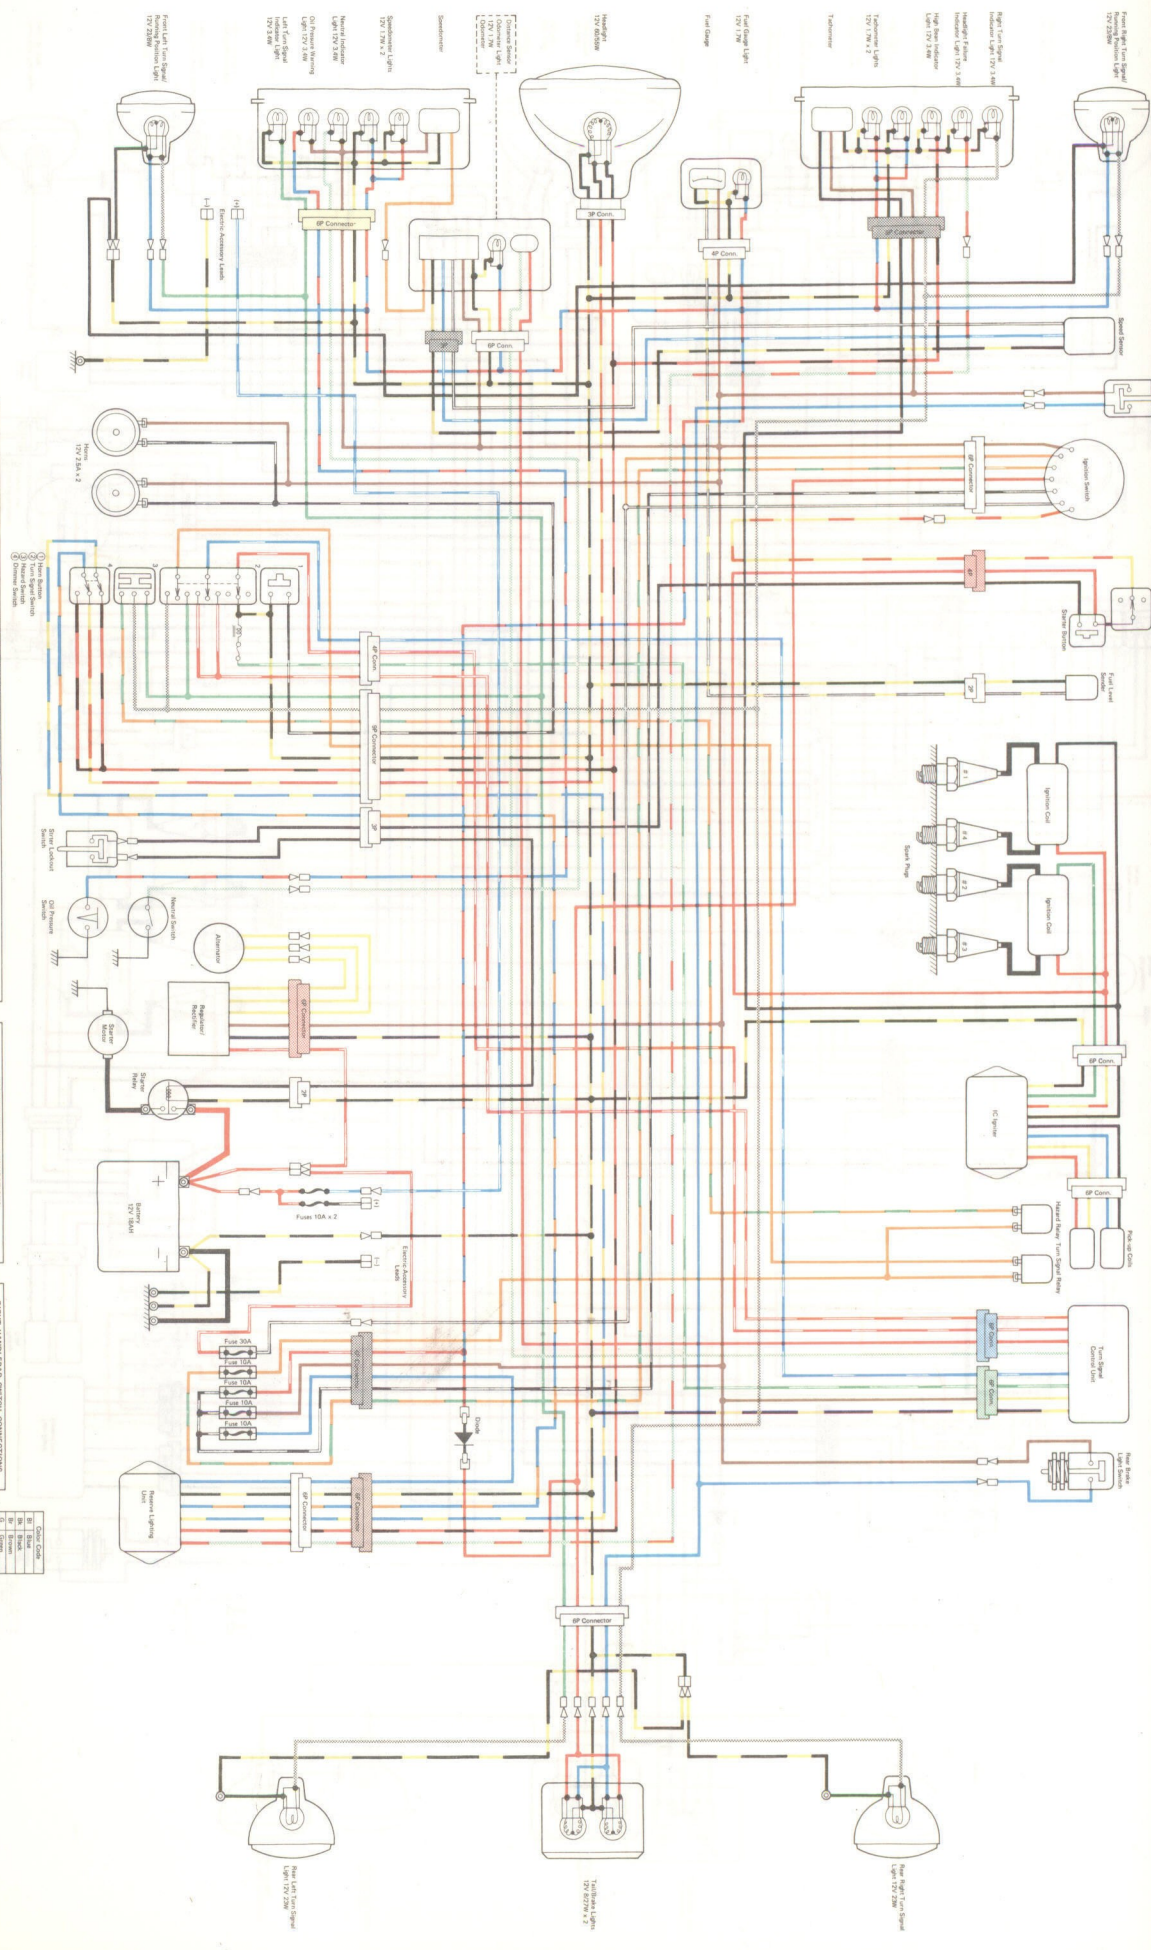

S1000-K1 Wiring Diagram
(European General Export Model)