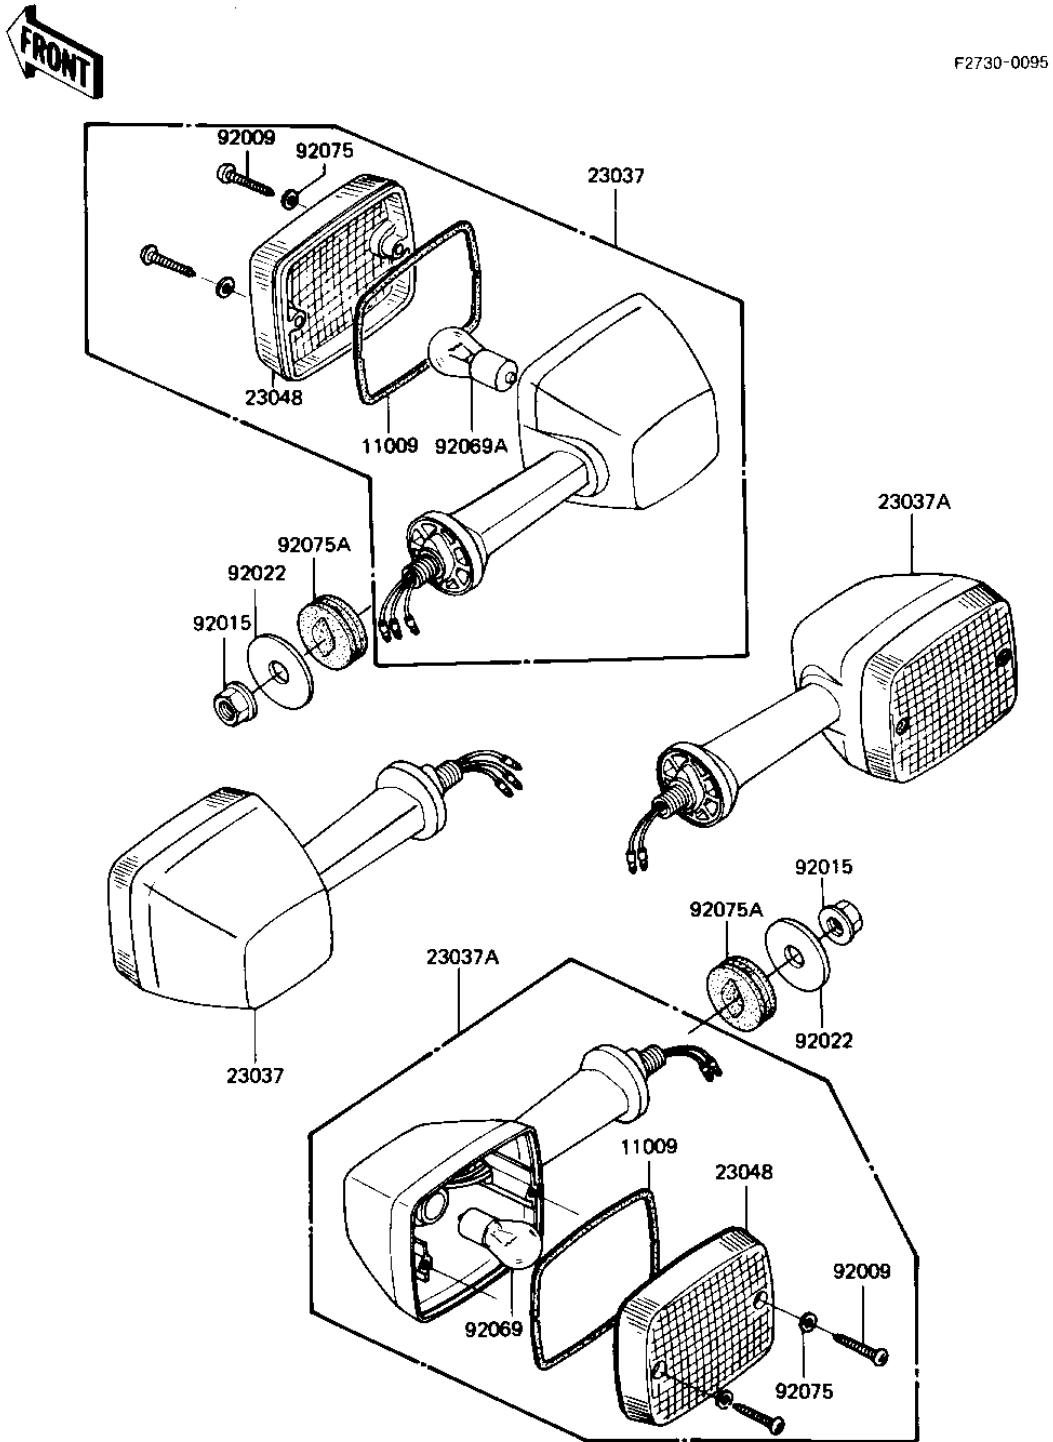

1981 1000 Standard PARTS DIAGRAM

TURN SIGNALS

1981 1000 Standard PARTS LIST

TURN SIGNALS

ITEM NAME	PART NUMBER	QUANTITY
GASKET,SIGNAL LAMP (Ref # 11009)	11009-1150	1
LAMP-ASSY-SIGNAL,FR (Ref # 23037)	23037-1131	1
LAMP-ASSY-SIGNAL (Ref # 23037A)	23037-1104	1
LENS-SIGNAL LAMP (Ref # 23048)	23048-1019	1
SCREW,TAPPING,4X25 (Ref # 92009)	92009-1069	1
NUT,FLANGED,10MM (Ref # 92015)	92015-1428	1
WASHER,10.5X37X1.6 (Ref # 92022)	92022-1246	1
BULB 12V 32CP (Ref # 92069)	92069-055	1
BULB,12V 23/8W (Ref # 92069A)	92069-060	1
WASHER-PLAIN,4MM (Ref # 92075)	23058-002	1
DAMPER,SIGNAL LAMP (Ref # 92075A)	92075-1391	1