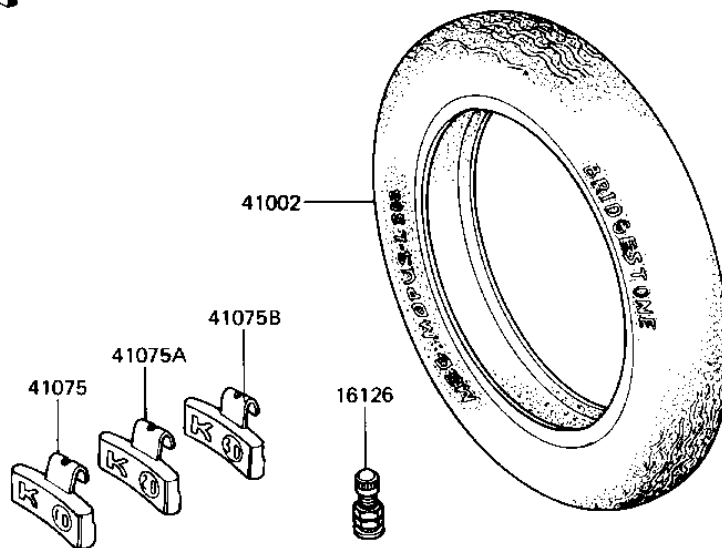

1981 1000 Standard PARTS DIAGRAM

TIRES

F2210-0087

1981 1000 Standard PARTS LIST

TIRES

ITEM NAME	PART NUMBER	QUANTITY
VALVE (Ref # 16126)	16126-1136	1
TIRE 325V-19 L303A F (Ref # 41002)	41002-1136	1
UNAVAILABLE IN PRICE BOOK (Ref # 41002A)	41002-11371	1
BALANCER-WHEEL,10G (Ref # 41075)	41075-1011	1
BALANCER-WHEEL,20G (Ref # 41075A)	41075-1012	1
BALANCER-WHEEL,30G (Ref # 41075B)	41075-1013	1