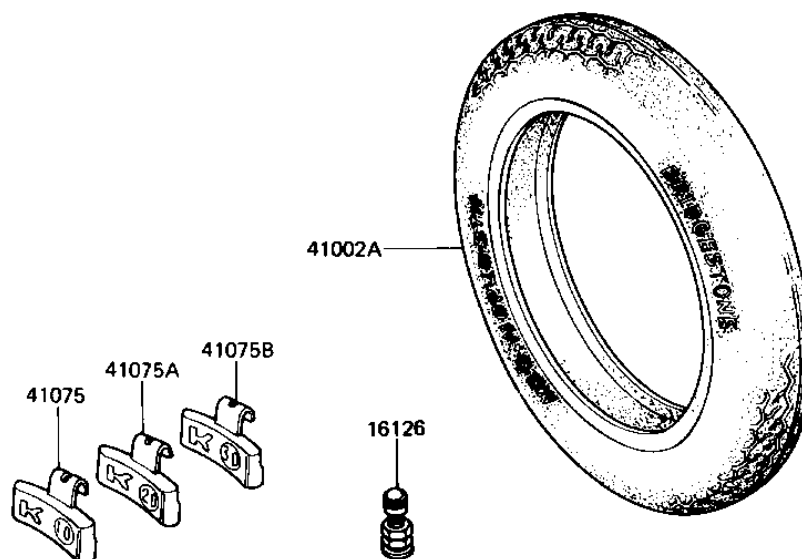

1981 1000 Standard PARTS DIAGRAM

TIRES

F2210-0087

1981 1000 Standard PARTS LIST

TIRES

ITEM NAME	PART NUMBER	QUANTITY
VALVE (Ref # 16126)	16126-1136	1
TIRE 325V-19 L303A F (Ref # 41002)	41002-1136	1
UNAVAILABLE IN PRICE BOOK (Ref # 41002A)	41002-11371	1
BALANCER-WHEEL,10G (Ref # 41075)	41075-1011	1
BALANCER-WHEEL,20G (Ref # 41075A)	41075-1012	1
BALANCER-WHEEL,30G (Ref # 41075B)	41075-1013	1