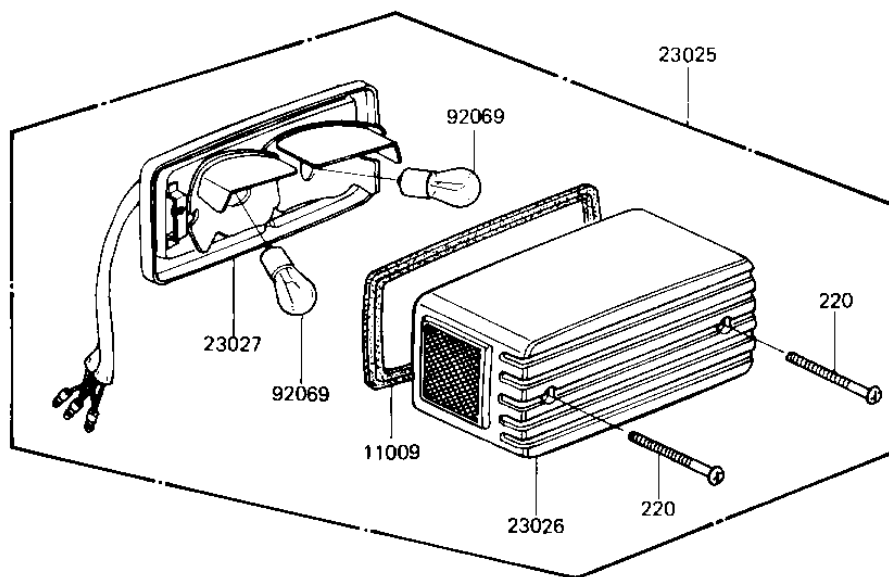

## 1981 1000 Standard PARTS DIAGRAM

TAILLIGHT

F2720-0037

### TAILLIGHT

ITEM NAME	PART NUMBER	QUANTITY
GASKET,TAIL LAMP (Ref # 11009)	11009-1221	1
LAMP-TAIL (Ref # 23025)	23025-1025	1
LENS,TAIL LAMP (Ref # 23026)	23026-1021	1
BODY-COMP-TAIL LAMP (Ref # 23027)	23027-1013	1
WASHER 6.5X20X1.6T (Ref # 92022)	92022-125	1
COLLAR,6.8X10X17.6 (Ref # 92027)	92027-1316	1
BULB,12V 32/3CP (Ref # 92069)	92069-059	1
DAMPER RUBBER (Ref # 92075)	92075-1092	1
DAMPER (Ref # 92075A)	92075-1282	1
BOLT-UPSET (Ref # 110)	112G0625	1
SCREW-PAN-CROS (Ref # 220)	220C0465	1