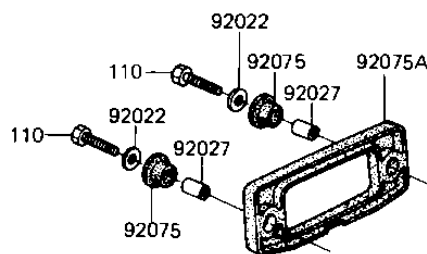

## 1981 1000 Standard PARTS DIAGRAM

TAILLIGHT

F2720-0037

## 1981 1000 Standard PARTS LIST

### TAILLIGHT

ITEM NAME	PART NUMBER	QUANTITY
GASKET,TAIL LAMP (Ref # 11009)	11009-1221	1
LAMP-TAIL (Ref # 23025)	23025-1025	1
LENS,TAIL LAMP (Ref # 23026)	23026-1021	1
BODY-COMP-TAIL LAMP (Ref # 23027)	23027-1013	1
WASHER 6.5X20X1.6T (Ref # 92022)	92022-125	1
COLLAR,6.8X10X17.6 (Ref # 92027)	92027-1316	1
BULB,12V 32/3CP (Ref # 92069)	92069-059	1
DAMPER RUBBER (Ref # 92075)	92075-1092	1
DAMPER (Ref # 92075A)	92075-1282	1
BOLT-UPSET (Ref # 110)	112G0625	1
SCREW-PAN-CROS (Ref # 220)	220C0465	1