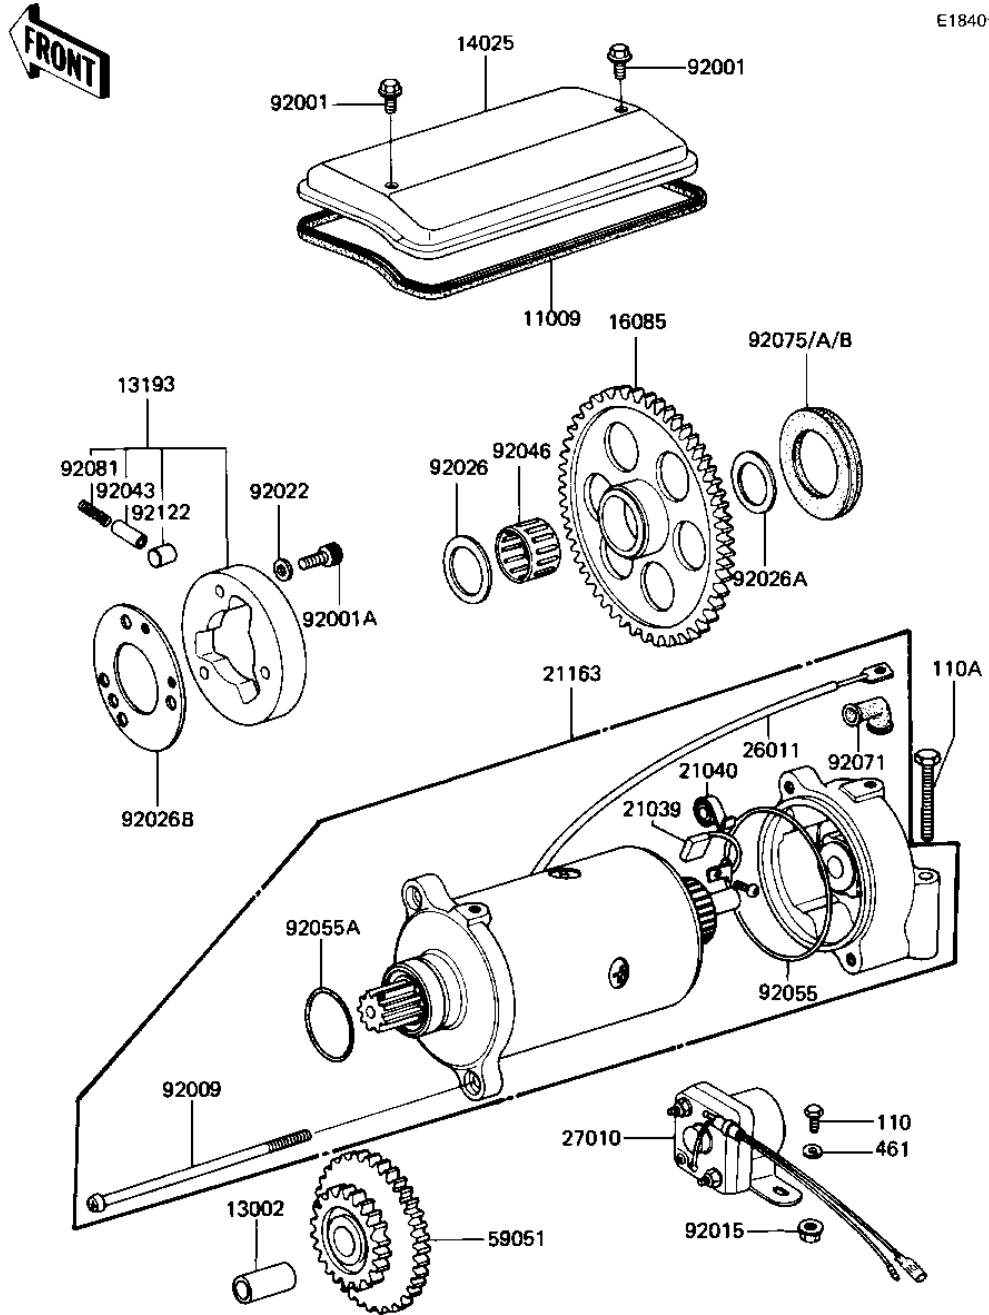

1981 1000 Standard PARTS DIAGRAM

STARTER MOTOR/STARTER CLUTCH (KZ1000-J1)

E1840-0005

1981 1000 Standard PARTS LIST

STARTER MOTOR/STARTER CLUTCH (KZ1000J1)

ITEM NAME	PART NUMBER	QUANTITY
GASKET,START MOTOR CV (Ref # 11009)	21166-001	1
PIN-PISTON (Ref # 13002)	13002-007	1
CLUTCH ASSY,STARTING (Ref # 13193)	13193-1006	1
COVER (Ref # 14025)	14025-1245	1
GEAR,STARTING CLUTCH (Ref # 16085)	16085-1012	1
CARBON BRUSH (Ref # 21039)	21039-003	1
SPRING,CARBON BRUSH (Ref # 21040)	21040-003	1
STARTER-ELECTRIC (Ref # 21163)	21163-1143	1
WIRE-LEAD,STARTER MTR (Ref # 26011)	26011-1125	1
SWITCH,MAGNETIC (Ref # 27010)	27010-1047	1
GEAR,STARTING MOTOR (Ref # 59051)	21167-002	1
BOLT,6X10 (Ref # 92001)	92001-1151	1
BOLT (Ref # 92001A)	120P0816	1
SCREW,PAN HEAD,6X110 (Ref # 92009)	21015-005	1
NUT-6MM (Ref # 92015)	92015-1078	1
WASHER,PLAIN (Ref # 92022)	92022-1108	1
SPACER (Ref # 92026)	92026-1031	1
SPACER (Ref # 92026A)	92026-1033	1
PLATE,CLUTCH STARTER (Ref # 92026B)	92026-112	1
PIN (Ref # 92043)	92043-087	1
BEARING,NEEDLE,K25302 (Ref # 92046)	92046-1022	1
"O" RING,STARTING MTR (Ref # 92055)	21027-003	1
"O" RING,STARTING MTR (Ref # 92055A)	21027-004	1
GROMMET,CORD (Ref # 92071)	21017-017	1
DAMPER RUBBER,6.3T (Ref # 92075)	92075-1129	1
DAMPER RUBBER,7.3T (Ref # 92075A)	92075-1130	1
DAMPER RUBBER,8.3T (Ref # 92075B)	92075-1131	1
SPRING (Ref # 92081)	92081-110	1
PIN (Ref # 92122)	92122-001	1

1981 1000 Standard PARTS LIST

STARTER MOTOR/STARTER CLUTCH (KZ1000-J1)

ITEM NAME	PART NUMBER	QUANTITY
BOLT-UPSET,6X12 (Ref # 110)	112G0612	1
BOLT,EXCLUSIVE (Ref # 110A)	92001-1456	1
WASHER SPRING 6MM (Ref # 461)	461F0600	1