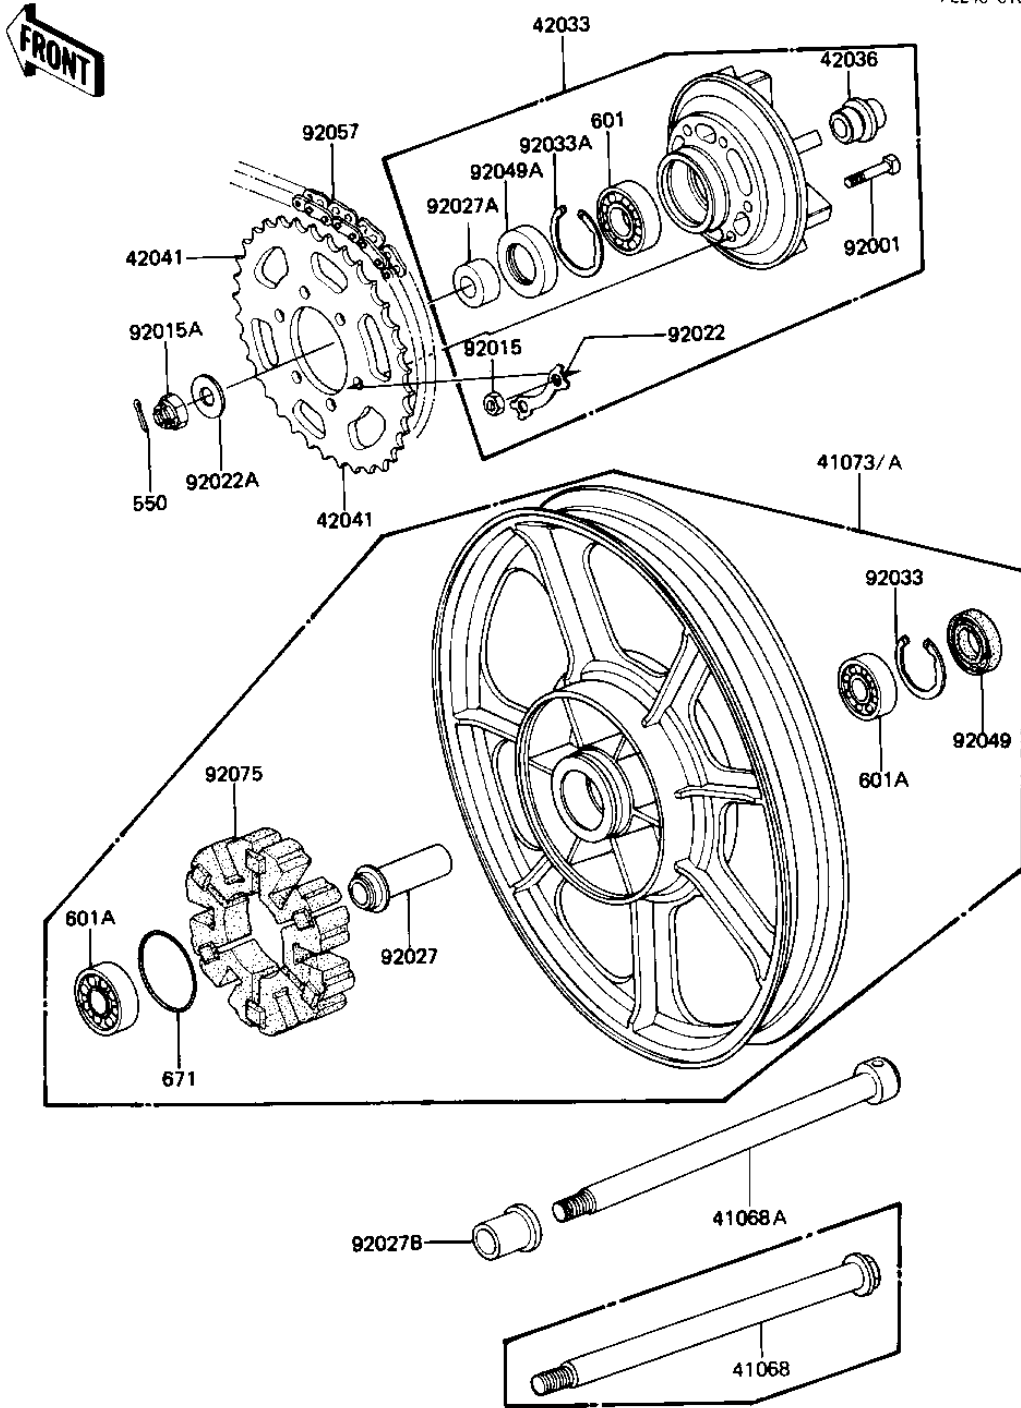

1981 1000 Standard PARTS DIAGRAM

REAR WHEEL/HUB/CHAIN

F2240-0100

1981 1000 Standard PARTS LIST

REAR WHEEL/HUB/CHAIN

ITEM NAME	PART NUMBER	QUANTITY
AXLE,RR,L=300 (Ref # 41068)	41068-1087	1
WHEEL-ASSY,RR (Ref # 41073)	41073-1087	1
COUPLING-ASSY (Ref # 42033)	42033-1024	1
SLEEVE,L=33 (Ref # 42036)	42036-1039	1
UNAVAILABLE IN PRICE BOOK (Ref # 42041)	42041-1056	1
BOLT (Ref # 92001)	92001-161	1
NUT 10MM (Ref # 92015)	42045-005	1
NUT CASTLE,18MM (Ref # 92015A)	42045-018	1
WASHER,LOCK (Ref # 92022)	92022-1212	1
WASHER,PLAIN,20MM (Ref # 92022A)	92022-248	1
COLLAR,L=89.5 (Ref # 92027)	92027-1286	1
COLLAR,20X40X18 (Ref # 92027A)	92027-1287	1
COLLAR,L=31 (Ref # 92027B)	92027-1288	1
RING,SNAP,56.2M/M (Ref # 92033)	92033-1043	1
CIRCLIP,62M/M (Ref # 92033A)	92033-1044	1
SEAL-OIL (Ref # 92049)	92049-1061	1
OIL SEAL (Ref # 92049A)	92050-027	1
DR CHAIN 630X96 (Ref # 92057)	92057-1053	1
SHOCK DAMPER,REAR HUB (Ref # 92075)	42014-033	1
PIN-COTTER,4.0X35 (Ref # 550)	550D4035	1
BALL BEARING,#6206 (Ref # 601)	601B6206	1
BEARING,BALL,#6304ZZ (Ref # 601A)	601B6304ZZ	1
"O" RING,65MM (Ref # 671)	671B2565	1