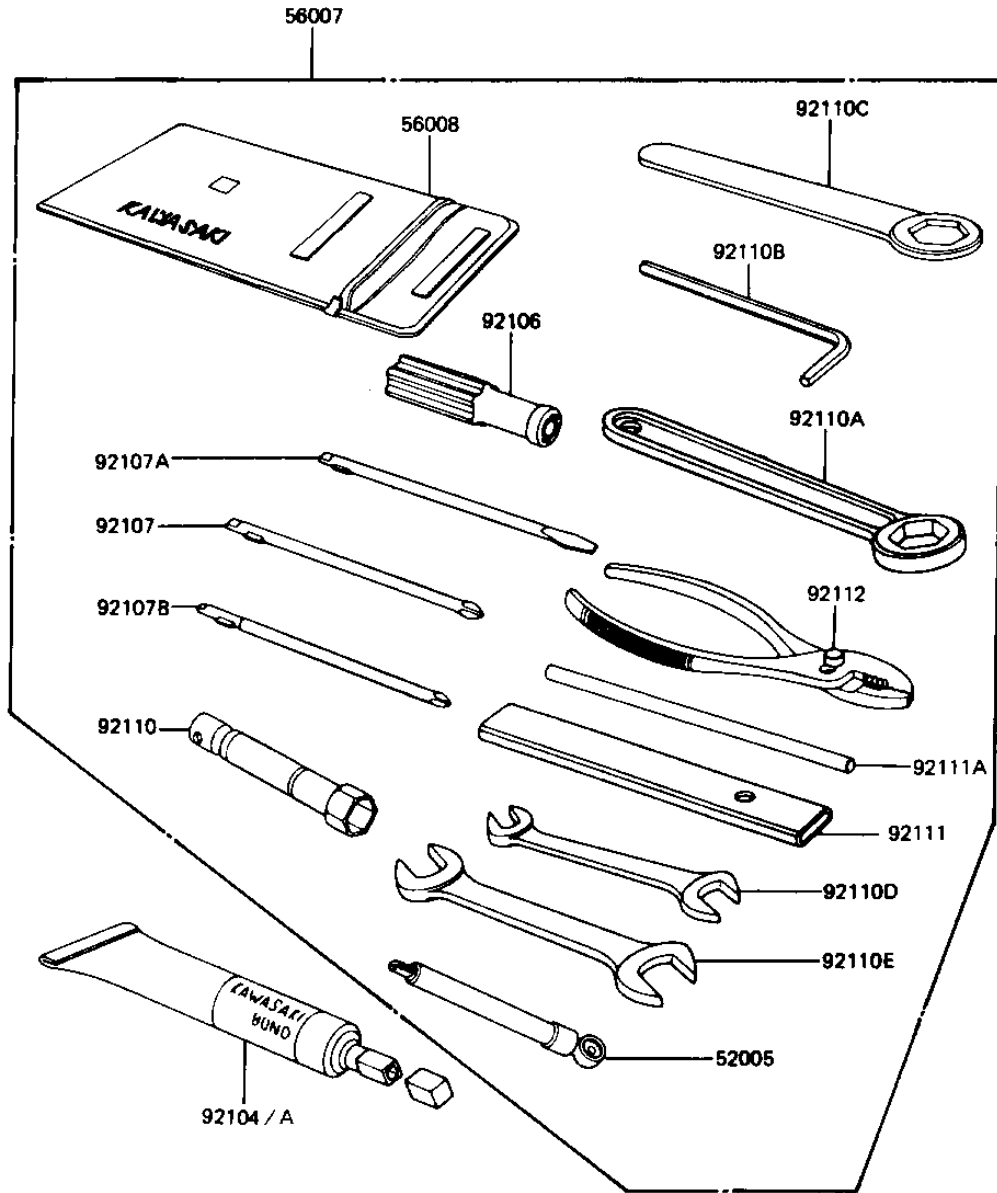

1981 1000 Standard PARTS DIAGRAM

OWNER TOOLS (KZ1000-J1/J2)

F2810-0109

1981 1000 Standard PARTS LIST

OWNER TOOLS (KZ1000-J1/J2)

ITEM NAME	PART NUMBER	QUANTITY
GAUGE,AIR (Ref # 52005)	52005-4002	1
56007-1121 (Canada) (Ref # 56007)	56007-1139	1
BAG,TOOL (Ref # 56008)	56008-006	1
LIQUID GASKET (Ref # 92104)	92104-002	1
GASKET-LIQUID,BLACK (Ref # 92104A)	92104-1003	1
GRIP,SCREW DRIVER (Ref # 92106)	92106-1001	1
TOOL-DRIVER (Ref # 92107)	92107-1052	1
92107-1052 (Canada) (Ref # 92107A)	92107-007	1
92107-1002 (Canada) (Ref # 92107B)	92107-008	1
WRENCH,SPARK PLUG (Ref # 92110)	92108-008	1
TOOL-WRENCH,BOX END,2 (Ref # 92110A)	92110-1147	1
WRENCH,ALLEN (Ref # 92110B)	92110-1015	1
TOOL-WRENCH,BOX END,2 (Ref # 92110C)	92110-1148	1
TOOL-WRENCH,OPEN END (Ref # 92110D)	92110-1038	1
TOOL-WRENCH,OPEN END, (Ref # 92110E)	92110-1153	1
TOOL-WRENCH,OPEN END, (Ref # 92111)	92111-004	1
BAR,SPARK PLUG WRENCH (Ref # 92111A)	92111-005	1
PLIERS,160MM (Ref # 92112)	92112-003	1