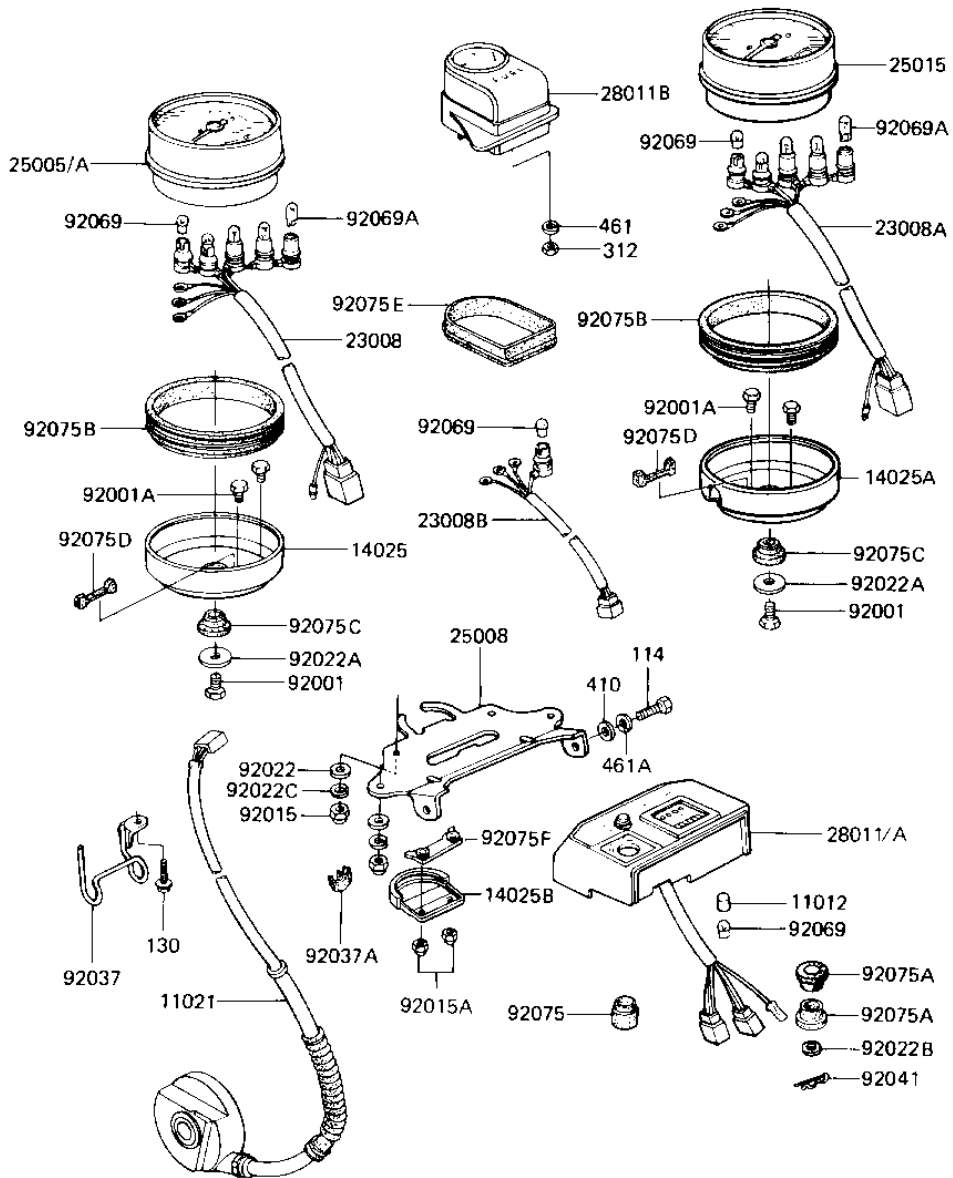

## 1981 1000 Standard PARTS DIAGRAM

METERS (KZ1000-J1/J2)

F2530-0038

## 1981 1000 Standard PARTS LIST

METERS (KZ1000-J1/J2)

ITEM NAME	PART NUMBER	QUANTITY
CAP,BULB,GREEN (Ref # 11012)	11012-1172	1
CASE-ASSY (Ref # 11021)	11021-1011	1
COVER,SPEEDOMETER (Ref # 14025)	14025-1344	1
COVER,TACHOMETER (Ref # 14025A)	14025-1345	1
COVER,FUEL METER (Ref # 14025B)	14025-1347	1
SOCKET-ASSY,SPEEDOMET (Ref # 23008)	23008-1090	1
SOCKET-ASSY,TACHOMETE (Ref # 23008A)	23008-1091	1
SOCKET-ASSY,FUEL METE (Ref # 23008B)	23008-1092	1
SPEEDOMETER,MPH (Ref # 25005)	25005-1106	1
SPEEDOMETER,KPH (Canada) (Ref # 25005A)	25005-1107	1
BRACKET-METER (Ref # 25008)	25008-1034	1
TACHOMETER (Ref # 25015)	25015-1082	1
1011UNAVAILABLE IN PRICE BOOK (Ref # 28011)	28011	1
METER,TOTAL & TRIP (Canada) (Ref # 28011A)	28011-1012	1
METER,FUEL (Ref # 28011B)	28011-1025	1
BOLT,6X8 (Ref # 92001)	92001-1442	1
BOLT,HEX HEAD,6X14 (Ref # 92001A)	92003-204	1
NUT-CAP,6MM,BLACK (Ref # 92015)	322C0600	1
NUT,CAP,4MM (Ref # 92015A)	92015-1144	1
WASHER PLAIN (Ref # 92022)	411F0600	1
WASHER,6.2X26X1 (Ref # 92022A)	92022-1248	1
WASHER,PLAIN,6MM (Ref # 92022B)	92022-263	1
UNAVAILABLE IN PRICE BOOK (Ref # 92022C)	92029-064	1
CLAMP (Ref # 92037)	92037-1230	1
CLAMP,CASE ASSY,WIRE (Ref # 92037A)	92037-1249	1
PIN,COTER (Ref # 92041)	92041-006	1
BULB 12V 1.5W (Ref # 92069)	92069-017	1
BULB,12V3.4W (Ref # 92069A)	92069-1007	1
DAMPER (Ref # 92075)	92075-1286	1

## 1981 1000 Standard PARTS LIST

METERS (KZ1000-J1/J2)

ITEM NAME	PART NUMBER	QUANTITY
DAMPER,TRIP METER (Ref # 92075A)	92075-1300	1
DAMPER,METER (Ref # 92075B)	92075-1315	1
DAMPER (Ref # 92075C)	92075-1316	1
DAMPER (Ref # 92075D)	92075-1317	1
DAMPER,FUEL METER (Ref # 92075E)	92075-1318	1
DAMPER (Ref # 92075E)	92075-1319	1
BOLT-SMALL-UPSET,8X18 (Ref # 114)	115G0818	1
BOLT,FLANGED,6X8 (Ref # 130)	130B0608	1
NUT-HEX (Ref # 312)	312B0300A	1
WASHER PLAIN 8MM (Ref # 410)	410B0800	1
WASHER SPRING (Ref # 461)	461B0800	2