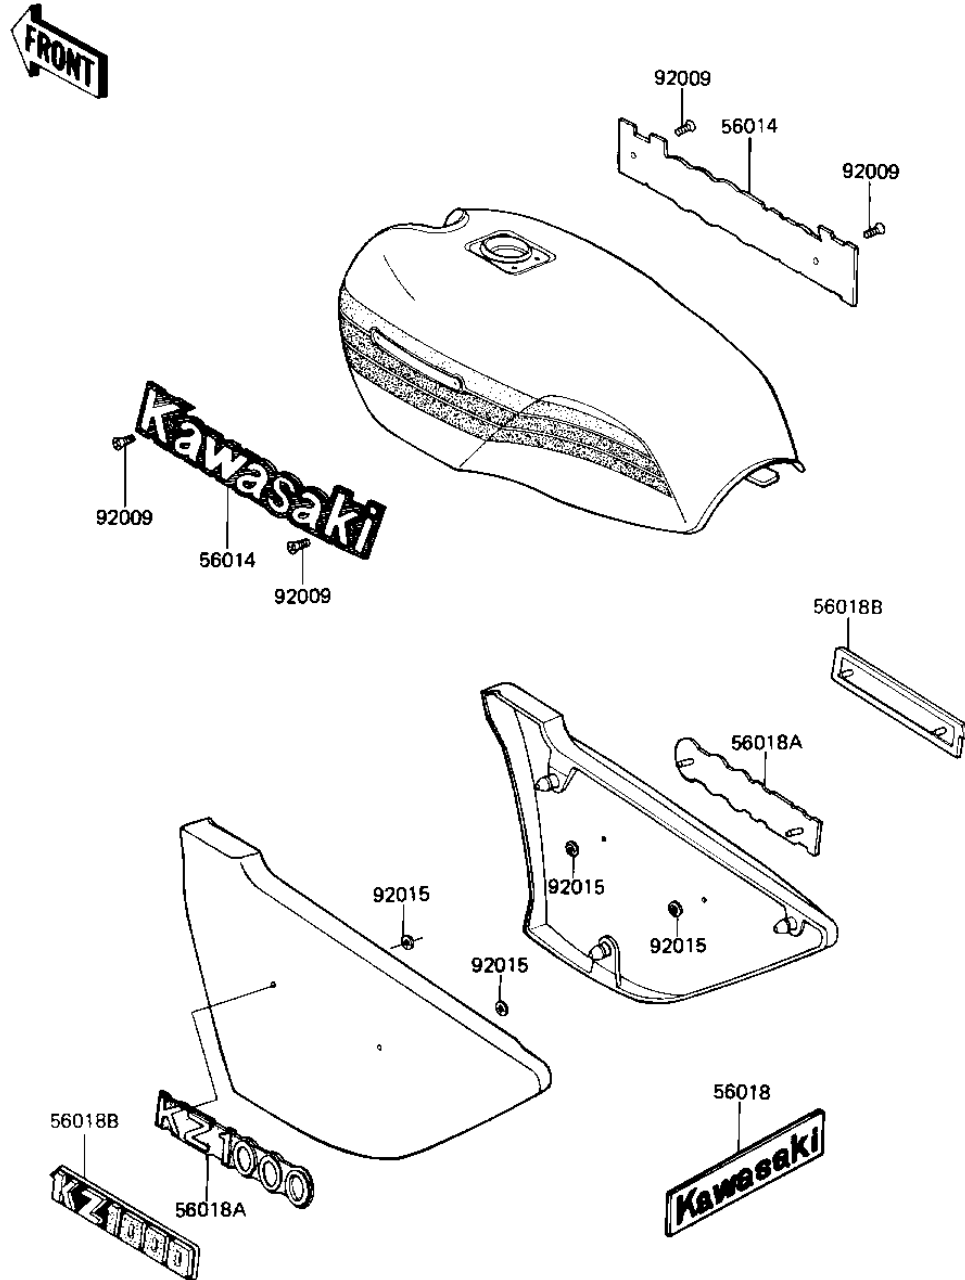

1981 1000 Standard PARTS DIAGRAM

LABELS

F2860-0156

1981 1000 Standard PARTS LIST

LABELS

ITEM NAME	PART NUMBER	QUANTITY
EMBLEM,FUEL TANK (Ref # 56014)	56014-1043	1
MARK,SEAT COVER (Ref # 56018)	56018-1208	1
MARK,SD COVER KZ1000 (Ref # 56018A)	56018-1235	1
SCREW-CSK-CROS (Ref # 92009)	221C0306	1
NUT,LOCK,3MM (Ref # 92015)	92018-005	1