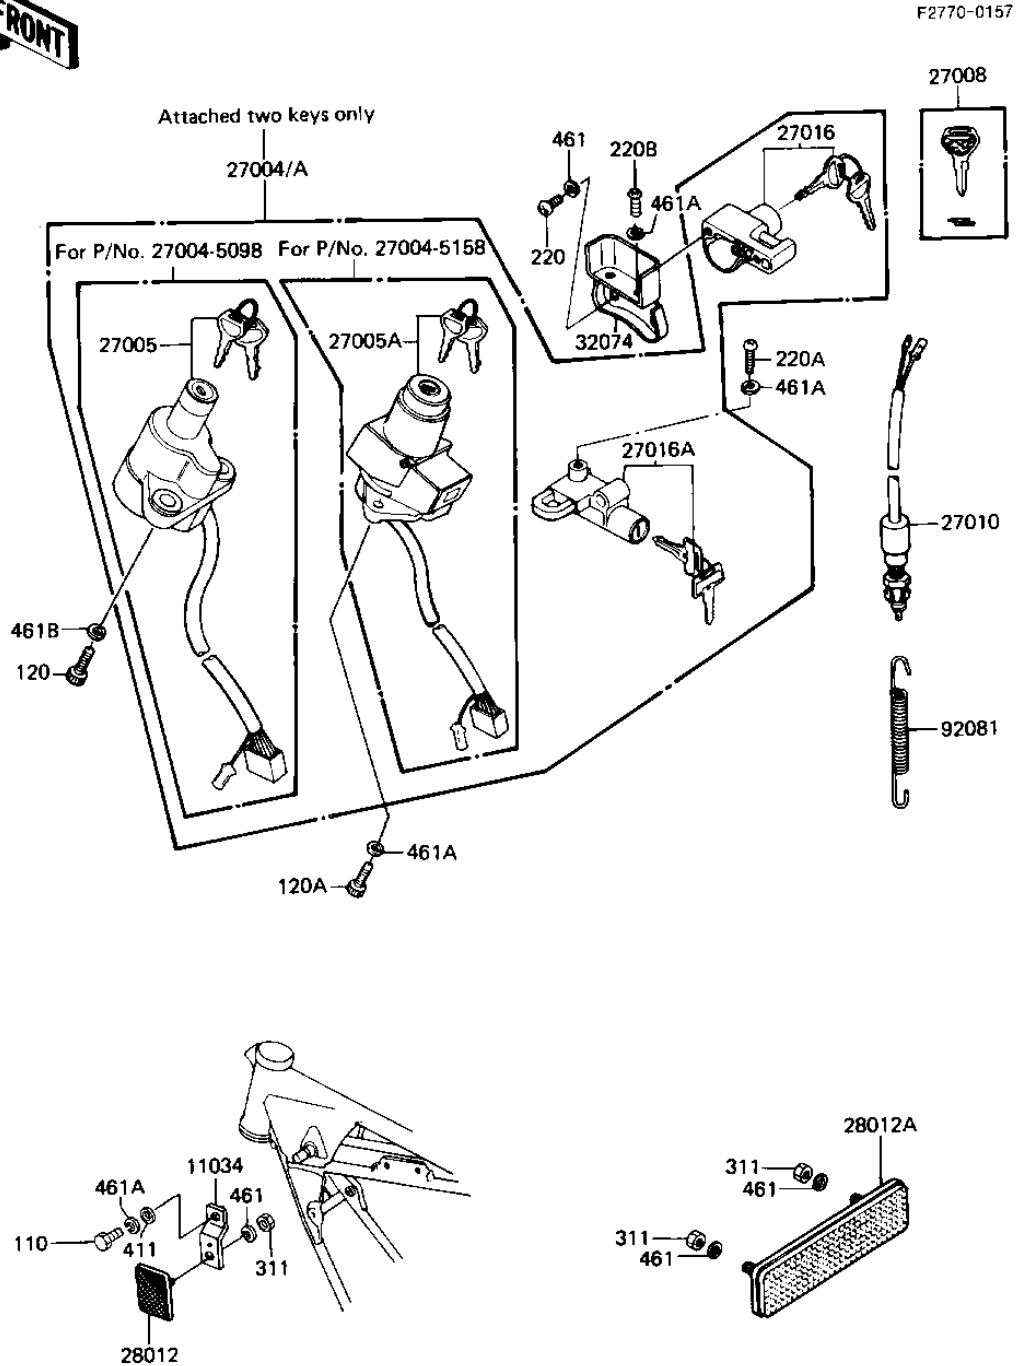

1981 1000 Standard PARTS DIAGRAM

IGNITION SWITCH/LOCKS/REFLECTORS

1981 1000 Standard PARTS LIST

IGNITION SWITCH/LOCKS/REFLECTORS

ITEM NAME	PART NUMBER	QUANTITY
BRACKET (Ref # 11034)	11034-1929	1
SWITCH-ASSY (Ref # 27004)	27004-5098	1
SWITCH-ASSY-IGNITION (Ref # 27005)	27005-5019	1
KEY-LOCK,BLANK (Ref # 27008)	27008-1103	1
SWITCH,BRAKE LAMP (Ref # 27010)	27010-1019	1
LOCK-ASSY,HELMET (Ref # 27016)	27016-5070	1
LOCK-ASSY,SEAT (Ref # 27016A)	27016-5069	1
UNAVAILABLE IN PRICE BOOK (Ref # 28012)	26012-1003	1
REFLECTOR,REAR REFLEX (Ref # 28012A)	28012-1005	1
BRACKET-LOCK,HELMET L (Ref # 32074)	32074-1024	1
SPRING,BRAKE SWITCH (Ref # 92081)	92081-1366	1
BOLT-UPSET 6X14 (Ref # 110)	112B0614	1
BOLT,SOCKET,8X22 (Ref # 120)	120P0822	1
SCREW PAN HEAD 5X8 (Ref # 220)	220B0508	1
SCREW PAN HEAD 6X10 (Ref # 220A)	220B0610	1
SCREW PAN HEAD 6X12 (Ref # 220B)	220B0612	1
NUT,5MM (Ref # 311)	311B0500	1
WASHER PLAIN 6MM (Ref # 411)	411B0600	1
WASHER SPRING 5MM (Ref # 461)	461F0500	1
WASHER SPRING 6MM (Ref # 461A)	461F0600	1
WASHER SPRING 8MM (Ref # 461B)	461F0800	1