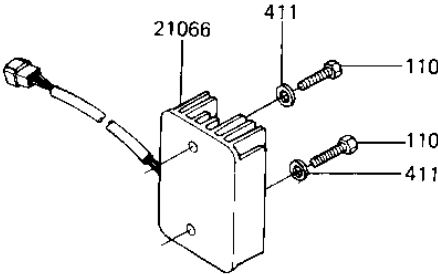

1981 1000 Standard PARTS DIAGRAM

GENERATOR/REGULATOR

E1810-0009

1981 1000 Standard PARTS LIST

GENERATOR/REGULATOR

ITEM NAME	PART NUMBER	QUANTITY
STATOR (Ref # 21003)	21003-1040	1
ROTOR (Ref # 21007)	21007-1036	1
REGULATOR-VOLTAGE (Ref # 21066)	21066-1018	1
BOLT,12X40 (Ref # 92001)	92001-1146	1
CLAMP (Ref # 92037)	92037-1214	1
BOLT-UPSET 6X14 (Ref # 110)	112B0614	1
BOLT,SOCKET,6X30 (Ref # 120)	120P0630	1
SCREW PAN HEAD 5X12 (Ref # 220)	220B0512	1
WASHER PLAIN 6MM (Ref # 411)	411B0600	1
WASHER SPRING 5MM (Ref # 461)	461F0500	1