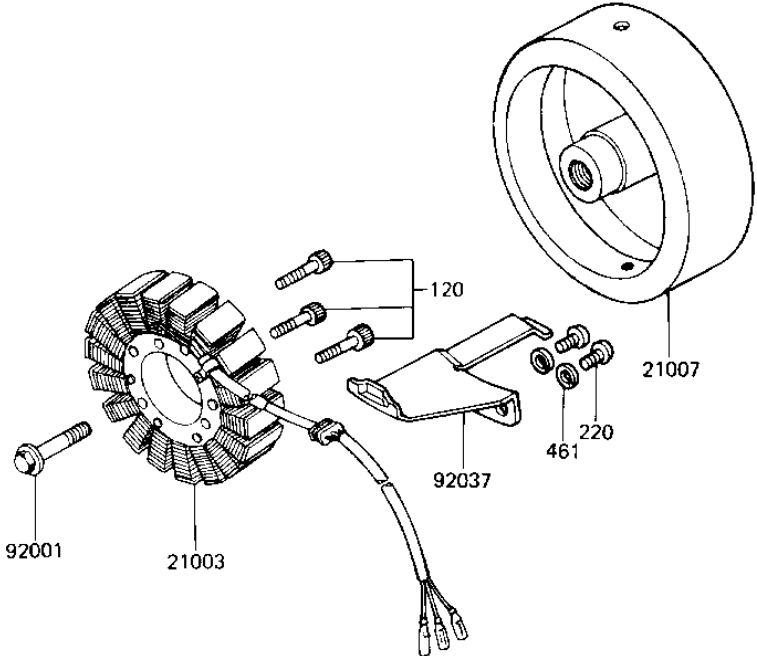

1981 1000 Standard PARTS DIAGRAM

GENERATOR/REGULATOR

E1810-0009

1981 1000 Standard PARTS LIST

GENERATOR/REGULATOR

ITEM NAME	PART NUMBER	QUANTITY
STATOR (Ref # 21003)	21003-1040	1
ROTOR (Ref # 21007)	21007-1036	1
REGULATOR-VOLTAGE (Ref # 21066)	21066-1018	1
BOLT,12X40 (Ref # 92001)	92001-1146	1
CLAMP (Ref # 92037)	92037-1214	1
BOLT-UPSET 6X14 (Ref # 110)	112B0614	1
BOLT,SOCKET,6X30 (Ref # 120)	120P0630	1
SCREW PAN HEAD 5X12 (Ref # 220)	220B0512	1
WASHER PLAIN 6MM (Ref # 411)	411B0600	1
WASHER SPRING 5MM (Ref # 461)	461F0500	1