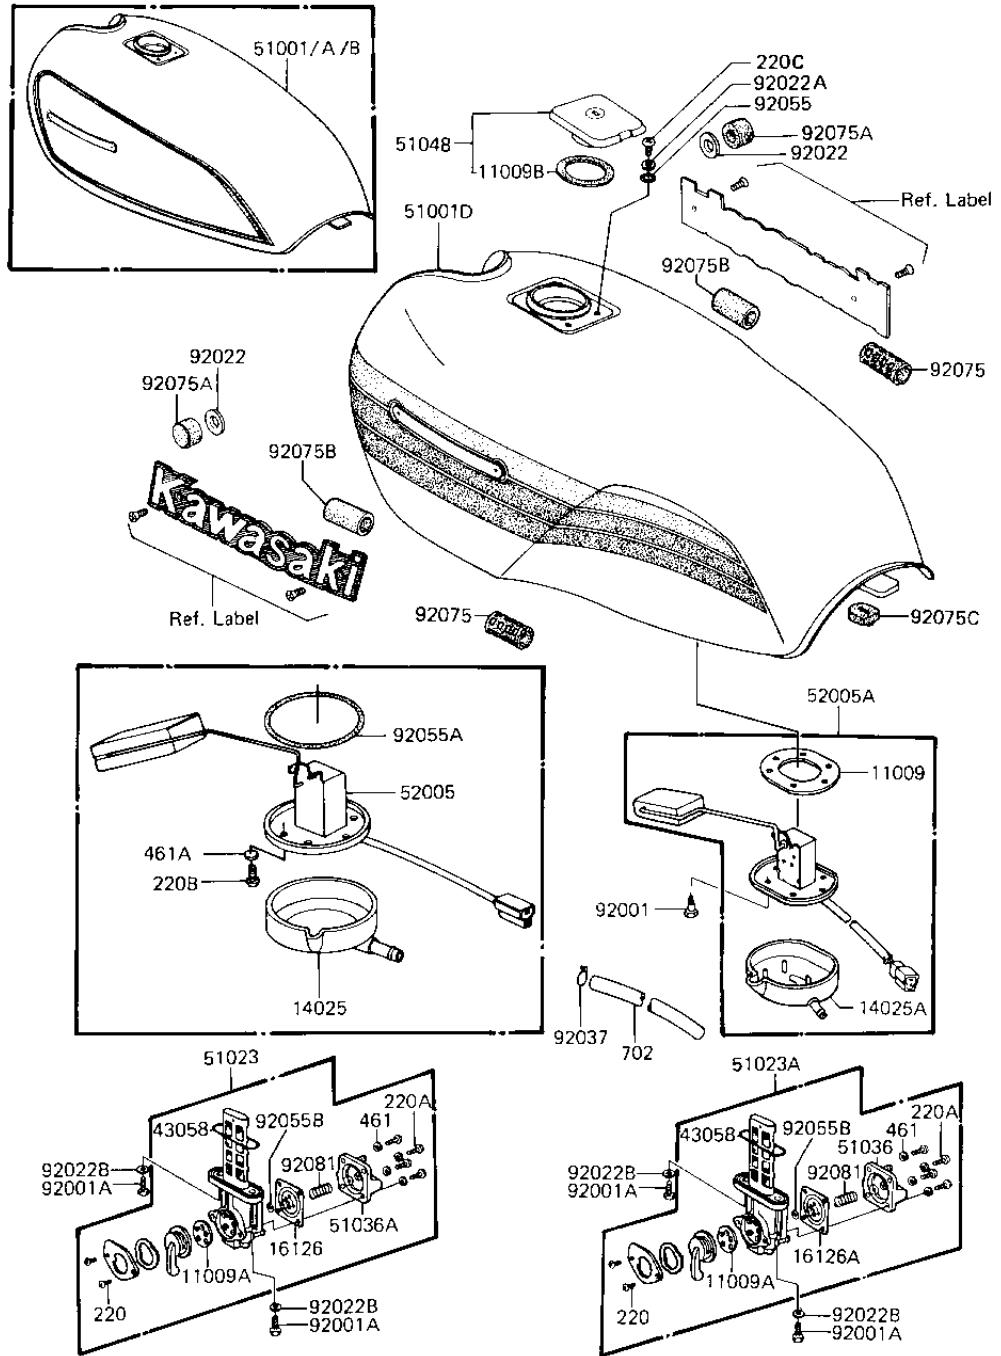

1981 1000 Standard PARTS DIAGRAM

FUEL TANK

F2410-0134

1981 1000 Standard PARTS LIST

FUEL TANK

ITEM NAME	PART NUMBER	QUANTITY
GASKET,FUEL TAP (Ref # 11009A)	11009-1044	1
GASKET,FUEL TANK CAP (Ref # 11009B)	11009-1051	1
COVER,FUEL GAGE (Ref # 14025)	14025-1091	1
VALVE,DIAPHRAM (Ref # 16126)	16126-1038	2
"O" RING (Ref # 43058)	43058-1001	1
TANK-FUEL,RED (Ref # 51001)	51001-1066-D2	1
TAP-ASSY,FUEL (Ref # 51023)	51023-1174	2
COVER ASSY,FUEL TAP (Ref # 51036)	51036-1001	1
COVER ASSY,FUEL TAP (Ref # 51036A)	51036-1003	1
CAP ASSY TANK (Ref # 51048)	51048-1018	1
GAUGE,FUEL (Ref # 52005)	52005-1018	1
BOLT,6X20,FUEL TAP (Ref # 92001A)	92001-1091	1
WASHER-PL-10.5X26X2.3 (Ref # 92022)	92022-044	1
WASHER,PLAIN (Ref # 92022A)	92022-1038	1
WASHER-PLAIN (Ref # 92022B)	92022-183	1
CLAMP,CHAIN OILER (Ref # 92037)	92037-147	1
"O" RING (Ref # 92055)	92055-1023	1
"O" RING (Ref # 92055A)	92055-1067	1
"O" RING,DIAPHRAGM (Ref # 92055B)	92055-1068	1
DAMPER RUBBER (Ref # 92075)	92075-084	1
DAMPER RUBBER,FL TANK (Ref # 92075A)	92075-125	1
DAMPER RUBBER FUEL TA (Ref # 92075C)	92075-295	1
SPRING,DIAPHRAGM (Ref # 92081)	92081-1054	1
SCREW PAN HEAD 4X8 (Ref # 220)	220B0408	1
SCREW-PAN-CRSOSS,4X12 (Ref # 220A)	220B0412	1
SCREW PAN HEAD 5X8 (Ref # 220B)	220B0508	1
SCREW PAN HEAD 5X10 (Ref # 220C)	220B0510	1
WASHER SPRING 4MM (Ref # 461)	461F0400	1
WASHER SPRING 5MM (Ref # 461A)	461F0500	1

1981 1000 Standard PARTS LIST

FUEL TANK

ITEM NAME	PART NUMBER	QUANTITY
TUBE-BREATHING (BULK) (Ref # 702)	702A071000	1