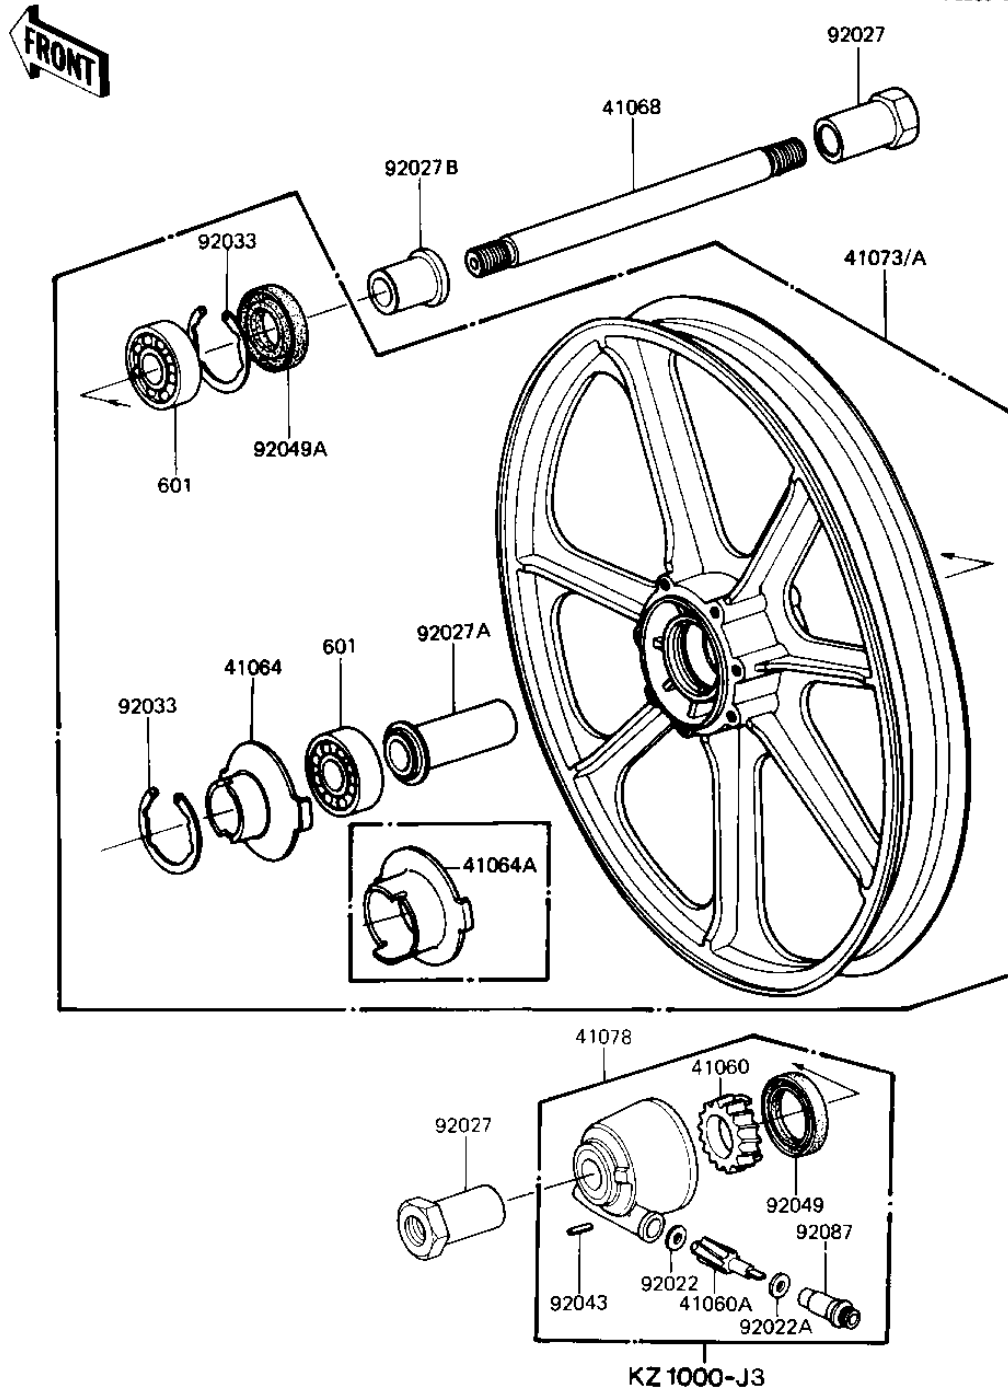

## 1981 1000 Standard PARTS DIAGRAM

FRONT WHEEL/HUB

F2230-0054

## 1981 1000 Standard PARTS LIST

FRONT WHEEL/HUB

ITEM NAME	PART NUMBER	QUANTITY
RECEIVER-SPEEDOMETER (Ref # 41064A)	41064-1008	1
AXLE,FRONT (Ref # 41068)	41068-1031	1
WHEEL-ASSY (Ref # 41073A)	41073-1156-21	1
COLLAR,FRONT AXLE (Ref # 92027)	41069-031	1
COLLAR,FR HUB L=55M/M (Ref # 92027A)	92027-1223	1
COLLAR,FR AXLE L=30MM (Ref # 92027B)	92027-1225	1
CIRCLIP,42MM (Ref # 92035)	92033-1041	1
OIL SEAL,AG1144AO (Ref # 92049A)	92049-1058	1
BEARING BALL #6302Z (Ref # 601)	601B6302Z	1