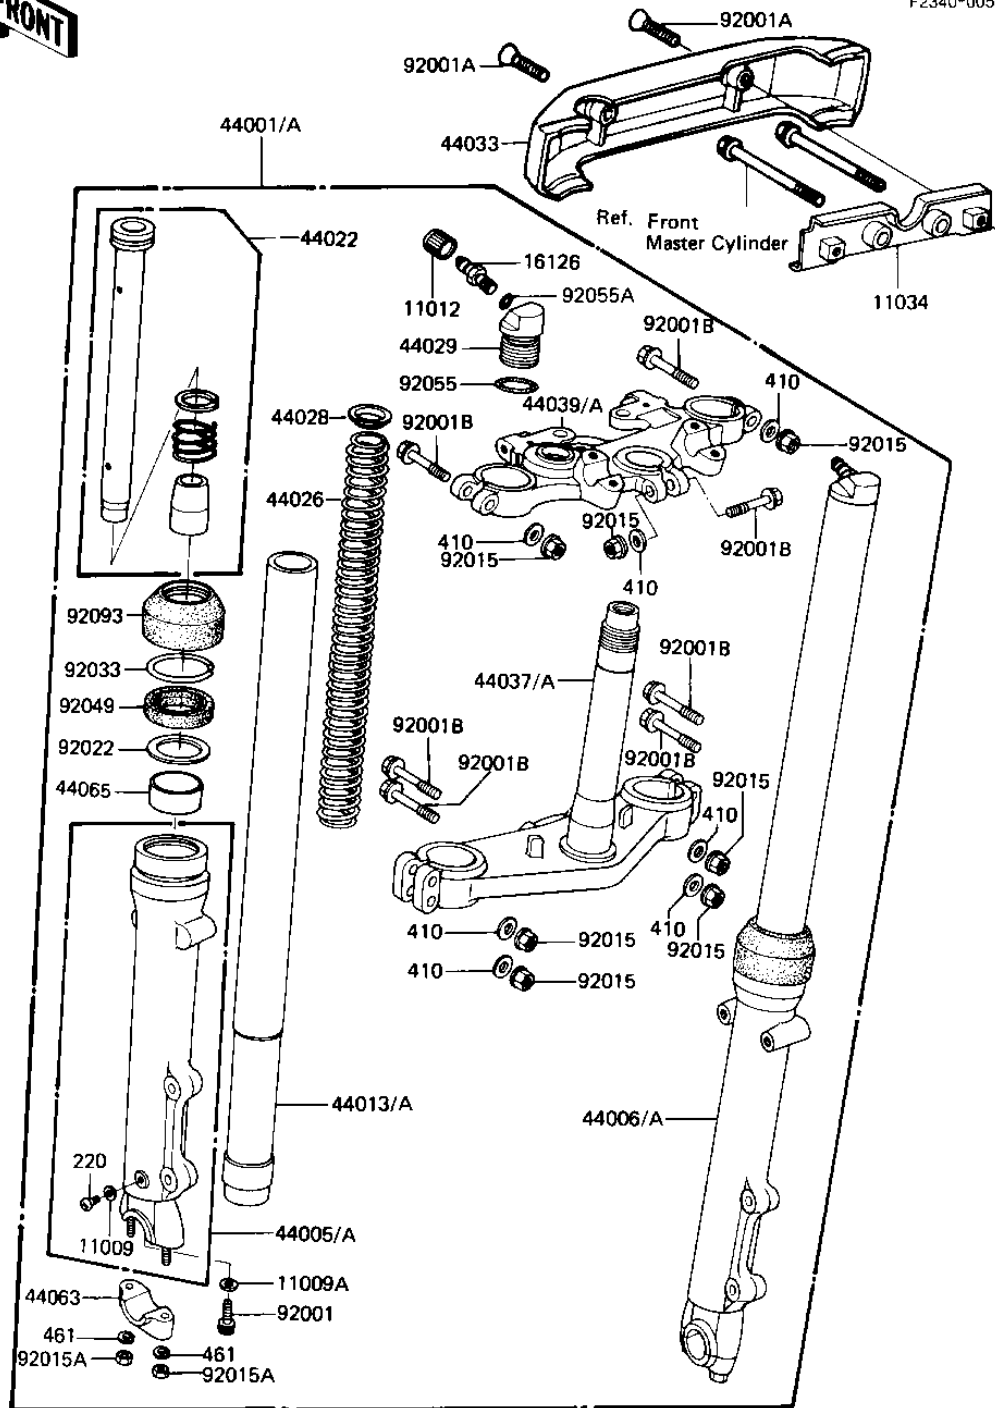

## 1981 1000 Standard PARTS DIAGRAM

FRONT FORK (KZ1000-J1/J2)

F2340-0058

## 1981 1000 Standard PARTS LIST

FRONT FORK (KZ1000-J1/J2)

ITEM NAME	PART NUMBER	QUANTITY
GASKET FORK DRAIN PLG (Ref # 11009)	44045-002	1
GASKET,FORK CYLINDER (Ref # 11009A)	44045-057	1
CAP,AIR VALVE (Ref # 11012)	11012-1241	1
BRACKET,FORK COVER (Ref # 11034)	11034-1842	1
VALVE AIR (Ref # 16126)	16126-1052	1
FORK-FRONT (Ref # 44001)	44001-1167	1
TUBE,LH,FORK OUTER (Ref # 44005)	44005-1059	1
TUBE,RH,FORK OUTER (Ref # 44006)	44006-1059	1
PIPE-FORK INNER (Ref # 44013)	44013-1046	1
CYLINDER-FORK (Ref # 44022)	44022-1044	1
SPRING-FRONT FORK (Ref # 44026)	44026-1103	1
GUIDE,FORK SPRING (Ref # 44028)	44028-1004	1
SEAT-FORK SPRING (Ref # 44029)	44029-1021	1
COVER,FORK (Ref # 44033)	44033-1053	1
HOLDER-FORK UNDER (Ref # 44037)	44037-1055	1
HOLDER-FORK UPPER (Ref # 44039)	44039-1035	1
HOLDER-FRONT AXLE (Ref # 44063)	44063-1006	1
BOLT-FORK CYLINDER (Ref # 92001)	44041-040	1
SCREW-CSK-RD-CROS (Ref # 92001A)	222C0518	1
BOLT,FLANGED,8X57 (Ref # 92001B)	92001-1358	1
NUT-8MM (Ref # 92015)	92015-1022	1
NUT,LOCK,8MM (Ref # 92015A)	92015-1124	1
SNAP RING,FORK OUTER (Ref # 92033)	92033-1047	1
SEAL-OIL,FORK OUTER T (Ref # 92049)	92049-1295	1
"O" RING,FORK TOP (Ref # 92055)	92055-1051	1
"O" RING,AIR VALVE (Ref # 92055A)	92055-1094	1
SEAL (Ref # 92093)	92093-1051	1
SCREW PAN HEAD 4X8 (Ref # 220)	220B0408	1
WASHER PLAIN 8MM (Ref # 410)	410B0800	1

## 1981 1000 Standard PARTS LIST

FRONT FORK (KZ1000-J1/J2)

ITEM NAME	PART NUMBER	QUANTITY
WASHER SPRING 8MM (Ref # 461)	461F0800	1