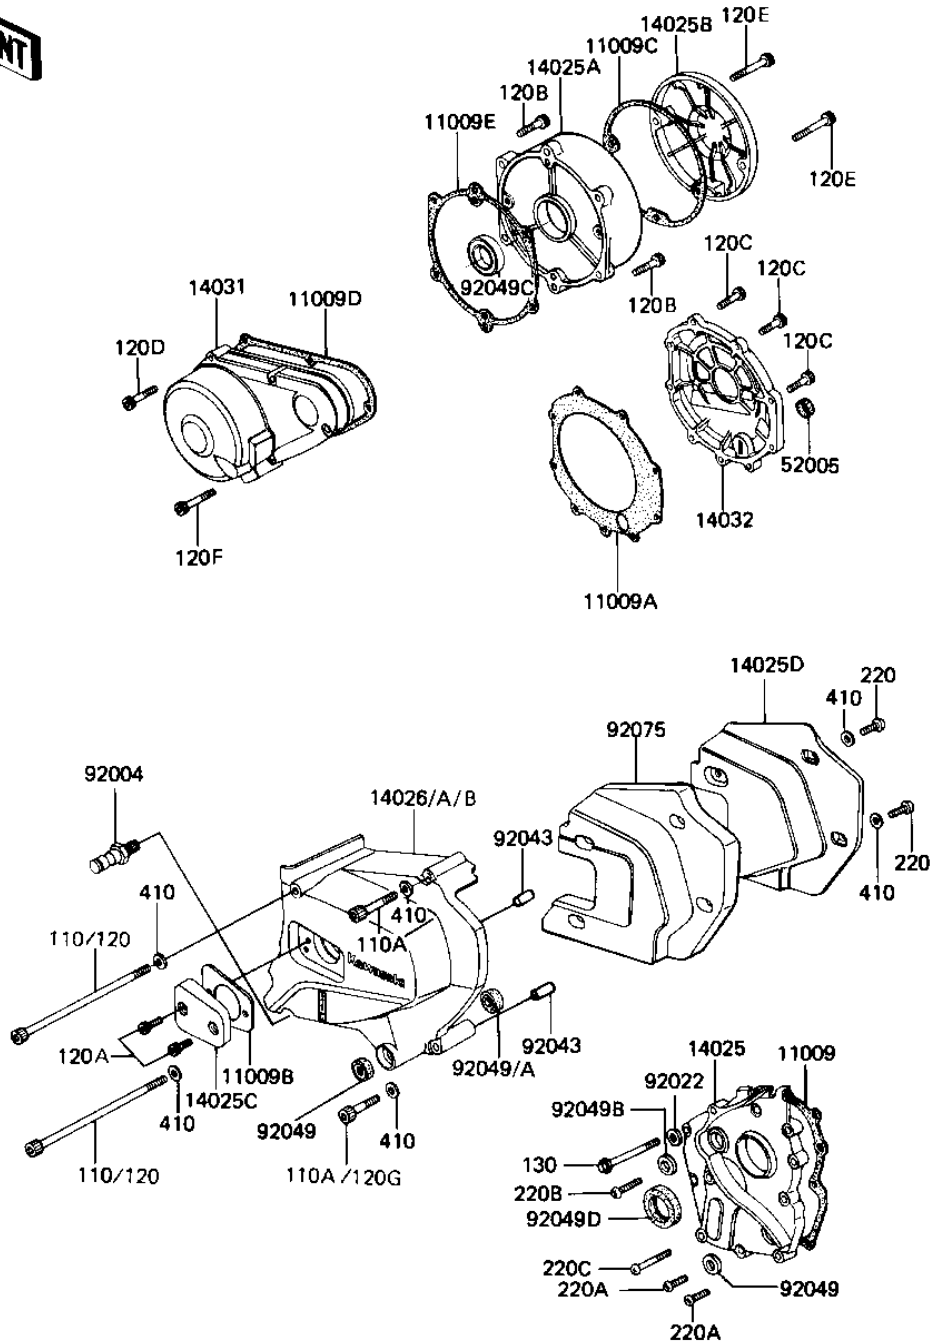

## 1981 1000 Standard PARTS DIAGRAM

ENGINE COVERS

## 1981 1000 Standard PARTS LIST

### ENGINE COVERS

ITEM NAME	PART NUMBER	QUANTITY
GASKET,TRANSMISSION C (Ref # 11009)	11060-1069	1
GASKET,CLUTCH COVER (Ref # 11009A)	11060-1070	1
GASKET,CLUTCH ADJUSTI (Ref # 110098)	11060-1073	1
GASKET,PULSING COIL C (Ref # 11009C)	11060-1072	1
GASKET,GENERATOR COVE (Ref # 11009D)	11060-1075	1
GASKET,RH ENGINE COVE (Ref # 11009E)	11060-1071	1
COVER,TRANSMISSION (Ref # 14025)	14025-1240	1
COVER,ENGINE,RH (Ref # 14025A)	14025-1243	1
COVER,PULSING COIL (Ref # 14025B)	14025-1614	1
COVER,CLUTCH ADJUSTIN (Ref # 14025C)	14025-1249	1
COVER,SOUND ARRESTER (Ref # 14025D)	14025-1252	1
COVER-CHAIN (Ref # 14026)	14026-1034	1
COVER-GENERATOR (Ref # 14031)	14031-1056	1
COVER-CLUTCH (Ref # 14032)	14032-1047	1
GAUGE,OIL LEVEL (Ref # 52005)	52005-1009	1
WASHER OIL PUMP BANJO (Ref # 92022)	92022-077	1
PIN-DOWEL (Ref # 92043)	92042-007	1
OIL SEAL SB12205 (Ref # 92049)	92049-004	1
OIL SEAL,SD-8187 (Ref # 92049B)	92049-1017	1
OIL SEAL,SC32487 (Ref # 92049C)	92049-1033	1
SEAL-OIL (Ref # 92049D)	92049-1070	1
DAMPER,SOUND (Ref # 92075)	92075-1269	1
BOLT-UPSET,6X125 (Ref # 110)	112G06125	1
BOLT,6X70 (Ref # 110A)	110G0670	1
BOLT,6X14 (Ref # 120A)	120P0614	1
BOLT,SOCKET,6X22 (Ref # 120B)	120P0622	1
BOLT,6X25 (Ref # 120C)	120P0625	1
BOLT,SOCKET,6X30 (Ref # 120D)	120P0630	1
BOLT,SOCKET,6X35 (Ref # 120E)	120P0635	1

### ENGINE COVERS

ITEM NAME	PART NUMBER	QUANTITY
BOLT,SOCKET,6X40 (Ref # 120F)	120P0640	1
BOLT,FLANGED,6X55 (Ref # 130)	130G0655	1
SCREW PAN HEAD 6X12 (Ref # 220)	220B0612	1
SCREW PAN HEAD 6X20 (Ref # 220A)	220B0620	1
SCREW PAN HEAD 6X28 (Ref # 220B)	220B0628	1
SCREW PAN HEAD 6X40 (Ref # 220C)	220B0640	1
WASHER PLAIN 6MM (Ref # 410)	410B0600	1