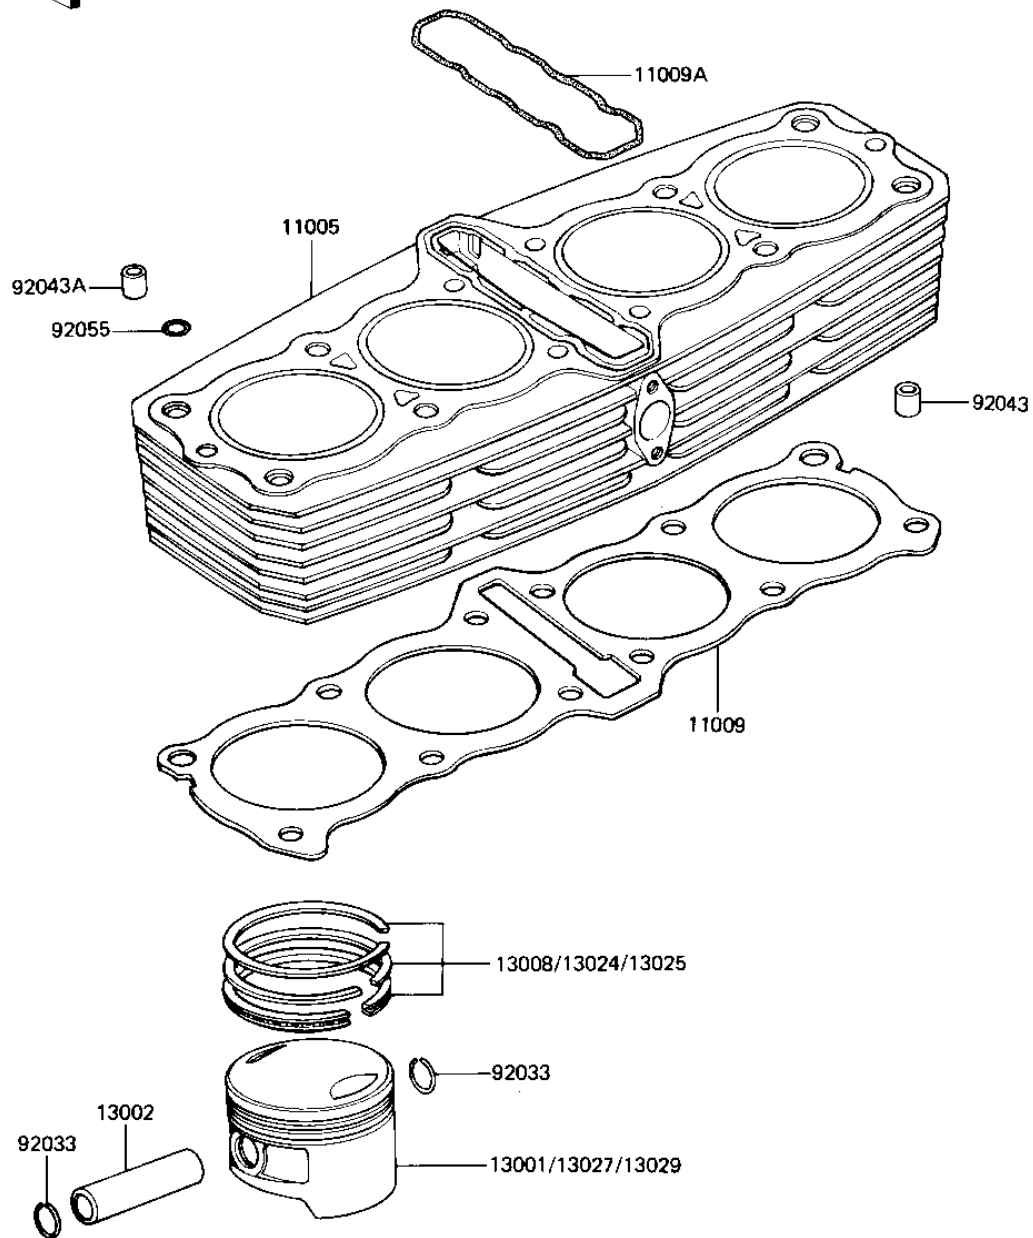

1981 1000 Standard PARTS DIAGRAM

CYLINDER/PISTONS

E1120-0006

1981 1000 Standard PARTS LIST

CYLINDER/PISTONS

ITEM NAME	PART NUMBER	QUANTITY
CYLINDER-ENGINE,BLACK (Ref # 11005)	11005-1323	1
GASKET,CYLINDER BASE (Ref # 11009)	11060-1067	1
GASKET,CYLINDER (Ref # 11009A)	11009-1208	1
PISTON-ENGINE,STD (Ref # 13001)	13001-1119	1
PIN-PISTON (Ref # 13002)	13002-1013	1
RING-SET-PISTON (Ref # 13008)	13008-5035	1
RING SET,1.10 O/S (Ref # 13024)	13024-5018	1
RING SET,050 O/S (Ref # 13025)	13025-5018	1
PISTON-ENGINE LL,O/S (Ref # 13027)	13027-1056	1
PISTON-ENGINE L,O/S (Ref # 13029)	13029-1058	1
RING-SNAP (Ref # 92033)	92033-1054	1
PIN,11X14X12.3 (Ref # 92043)	92043-1266	1
PIN,DOWEL,10X8.2X14 (Ref # 92043A)	92043-1037	1
RING-0,0D=18.5MM (Ref # 92055)	92055-1148	1