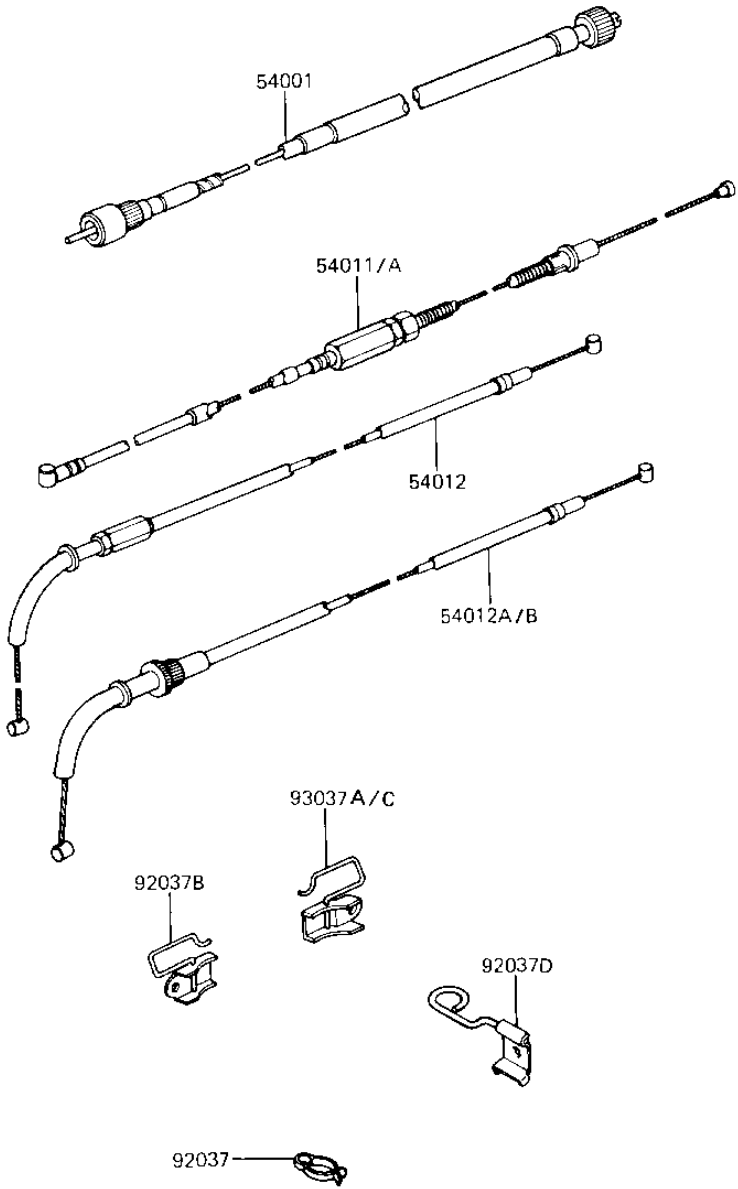

## 1981 1000 Standard PARTS DIAGRAM

CABLES

F2540-0140

## 1981 1000 Standard PARTS LIST

### CABLES

ITEM NAME	PART NUMBER	QUANTITY
CABLE-CLUTCH (Ref # 54011)	54011-1147	1
CABLE-THROTTLE (Ref # 54012)	54012-1110	2
CLAMP,CABLE (Ref # 92037)	92037-093	1
CLAMP (Ref # 92037B)	92037-1250	1
CLAMP (Ref # 92037C)	92037-1251	1
CLAMP (Ref # 92037D)	92037-1252	1