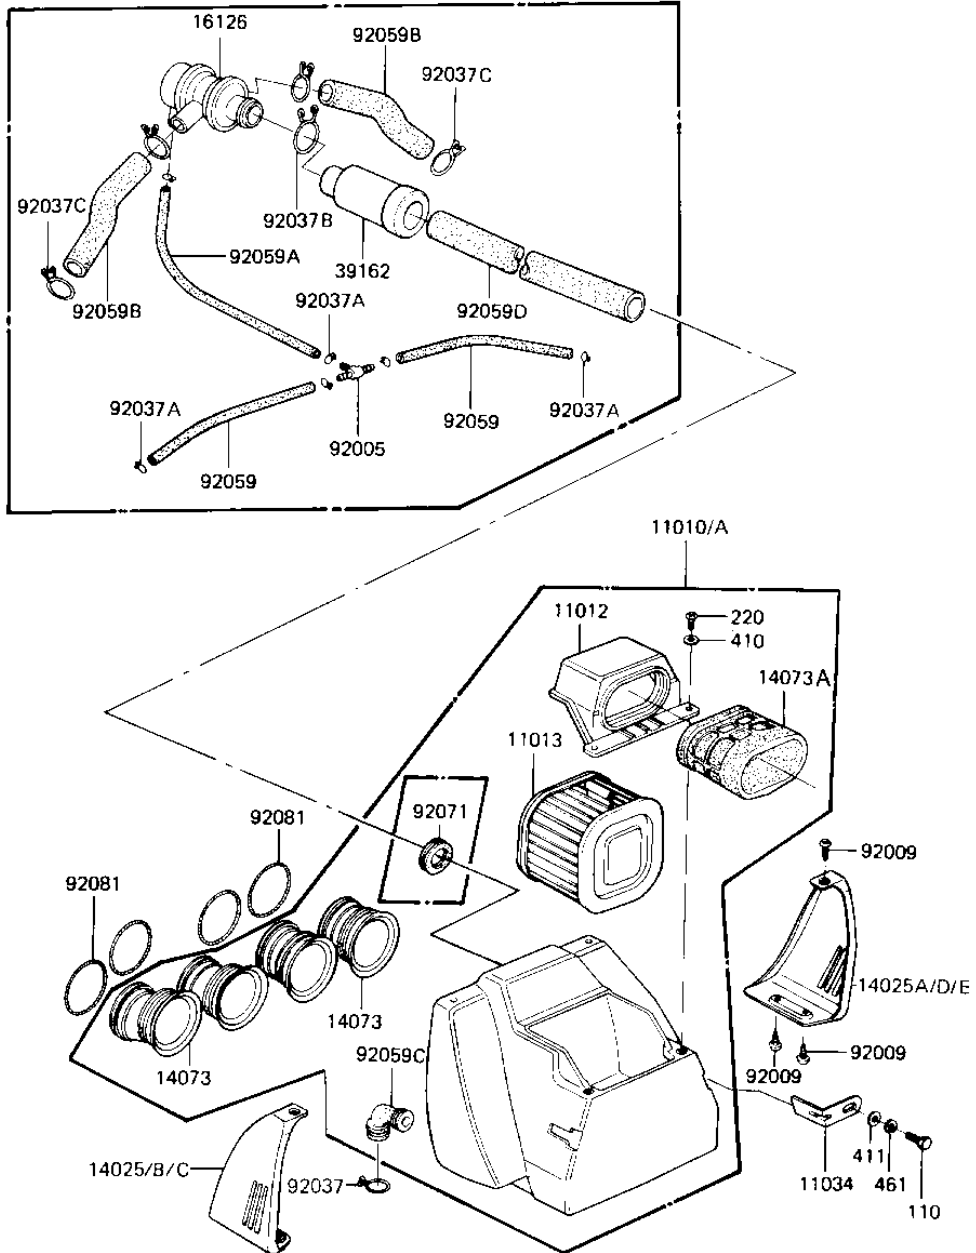

1981 1000 Standard PARTS DIAGRAM

AIR CLEANER

E1130-0103

1981 1000 Standard PARTS LIST

AIR CLEANER

ITEM NAME	PART NUMBER	QUANTITY
FILTER-ASSY-AIR (Ref # 11010)	11010-1142	1
FILTER-ASSY-AIR (Canada) (Ref # 11010A)	11010-1112	1
CAP,AIR FILTER (Ref # 11012)	11012-1167	1
ELEMENT,AIR CLNR (Ref # 11013)	11013-1037	1
BRACKET,AIR CLEANER (Ref # 11034)	32070-038	1
COVER,AIR FILTER,LH,B (Ref # 14025)	14025-1507	2
COVER,AIR FILTER,RH,B (Ref # 14025A)	14025-1508	2
DUCT,AIR FILTER,OUTLE (Ref # 14073)	14073-1048	1
DUCT,AIR FILTER,INTAK (Ref # 14073A)	14073-1049	1
VALVE ASSY,AIR SWITCH (Ref # 16126)	16126-1014	1
SILENCER (Ref # 39162)	39162-1003	1
FITTING,TUBE (Ref # 92005)	92005-1017	1
SCREW,TAPPING,5X12,BL (Ref # 92009)	92009-1138	1
CLAMP BREATHER PIPE (Ref # 92037)	92037-028	1
CLAMP-PIPE (Ref # 92037A)	92037-072	1
CLAMP (Ref # 92037B)	92037-1076	1
CLAMP,BREATHER TUBE (Ref # 92037C)	92037-213	1
TUBE,VACUUM,LONG (Ref # 92059)	92059-1162	2
TUBE,14X20X89 (Ref # 92059B)	92059-1155	1
TUBE,AIR FILTER (Ref # 92059C)	92059-1156	1
TUBE,14X20X320 (Ref # 92059D)	92059-1161	1
GROMMET,AIR FILTER (Ref # 92071)	92071-1042	1
SPRING,COIL,BLACK (Ref # 92081)	92081-1457	1
BOLT-UPSET,6X12 (Ref # 110)	112G0612	1
SCREW PAN HEAD 6X12 (Ref # 220)	220B0612	1
WASHER PLAIN 6MM (Ref # 410)	410B0600	1
WASHER PLAIN 6MM (Ref # 411)	411B0600	1
WASHER SPRING 6MM (Ref # 461)	461F0600	1