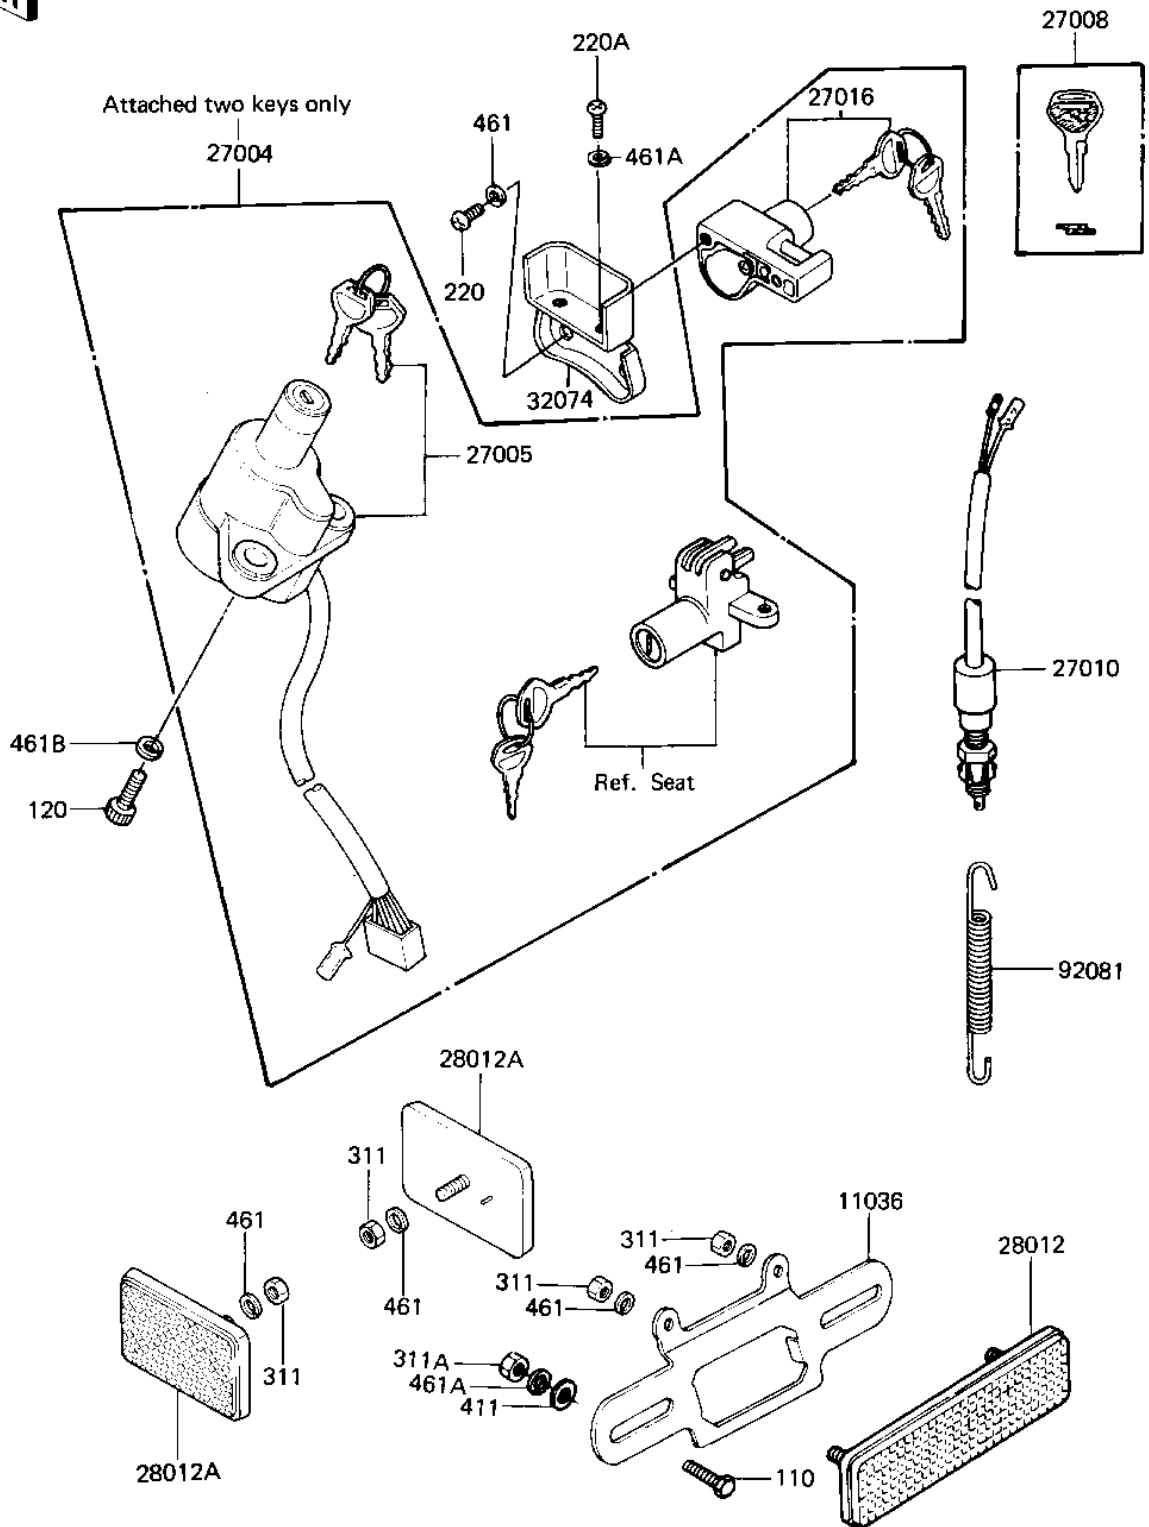

1981 1000 LTD PARTS DIAGRAM

IGNITION SWITCH/LOCKS/REFLECTORS

F2770-0066

1981 1000 LTD PARTS LIST

IGNITION SWITCH/LOCKS/REFLECTORS

ITEM NAME	PART NUMBER	QUANTITY
BRACKET,REFLECTOR,RR (Ref # 11036)	11036-1150	1
SWITCH-ASSY,ALL (Ref # 27004)	27004-5102	1
SWITCH-ASSY-IGNITION (Ref # 27005)	27005-5019	1
KEY-LOCK,BLANK (Ref # 27008)	27008-1103	1
SWITCH,BRAKE LAMP (Ref # 27010)	27010-1019	1
LOCK-ASSY,HELMET (Ref # 27016)	27016-5070	1
REFLECTOR,REAR REFLE (Ref # 28012)	28012-1005	1
REFLECTOR-REFLEX (Ref # 28012A)	28012-1009	1
BRACKET-LOCK,HELMET (Ref # 32074)	32074-1024	1
SPRING,BRAKE SWITCH (Ref # 92081)	92081-1366	1
BOLT-UPSET,6X12 (Ref # 110)	112G0612	1
BOLT,SOCKET,8X22 (Ref # 120)	120P0822	1
SCREW PAN HEAD 5X8 (Ref # 220)	220B0508	1
SCREW PAN HEAD 6X12 (Ref # 220A)	220B0612	1
NUT,5MM (Ref # 311)	311B0500	1
NUT 6MM (Ref # 311A)	311B0600	1
WASHER PLAIN 6MM (Ref # 411)	411B0600	1
WASHER SPRING 5MM (Ref # 461)	461F0500	1
WASHER SPRING 6MM (Ref # 461A)	461F0600	1
WASHER SPRING 8MM (Ref # 461B)	461F0800	1