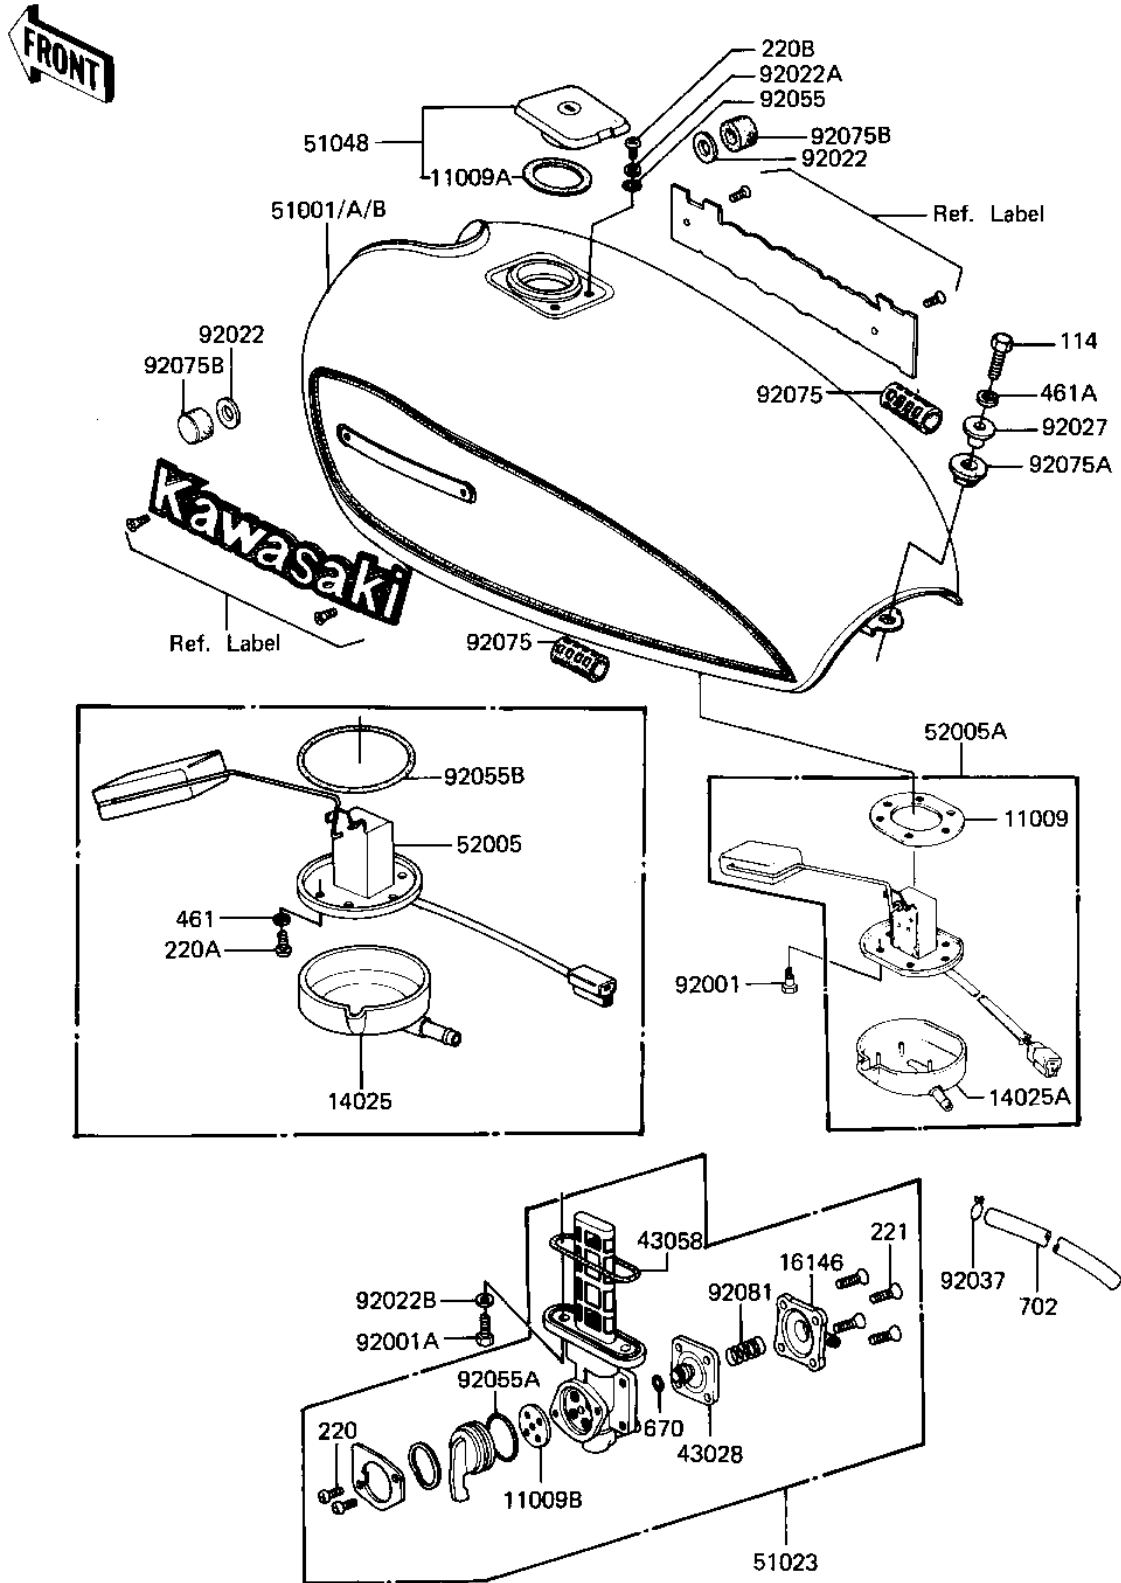

## 1981 1000 LTD PARTS DIAGRAM

FUEL TANK

F2410-0054

## 1981 1000 LTD PARTS LIST

### FUEL TANK

ITEM NAME	PART NUMBER	QUANTITY
GASKET,FUEL TANK CAP (Ref # 11009A)	11009-1051	1
GASKET,TAP VALVE (Ref # 11009B)	11009-1194	1
COVER,FUEL GAGE (Ref # 14025)	14025-1091	1
COVER ASSY,TAP (Ref # 16146)	16146-1005	1
DIAPHRAGM ASSY,TAP (Ref # 43028)	43028-1015	1
"O" RING (Ref # 43058)	51039-010	1
TANK-FUEL,L.M.RED (Ref # 51001)	51001-1053-E2	1
TANK-FUEL,EBONY (Ref # 51001A)	51001-1053-8G	1
TAP-ASSY,FUEL (Ref # 51023)	51023-1039	1
CAP ASSY TANK (Ref # 51048)	51048-1018	1
GAUGE (Ref # 52005)	52005-1019	1
BOLT,6X20,FUEL TAP (Ref # 92001A)	92001-1091	1
WASHER-PL-10.5X26X2. (Ref # 92022)	92022-044	1
WASHER,PLAIN (Ref # 92022A)	92022-1038	1
WASHER-PLAIN (Ref # 92022B)	92022-183	1
COLLAR,FUEL TANK FIT (Ref # 92027)	92027-1134	1
CLAMP,CHAIN OILER (Ref # 92037)	92037-147	1
"O" RING (Ref # 92055)	92055-1023	1
"O" RING,TAP LEVER (Ref # 92055A)	92055-1027	1
"O" RING (Ref # 92055B)	92055-1067	1
DAMPER RUBBER (Ref # 92075)	92075-084	1
DAMPER,FUEL TANK,FIT (Ref # 92075A)	92075-1116	1
DAMPER RUBBER,FL TAN (Ref # 92075B)	92075-125	1
SPRING,TAP (Ref # 92081)	92081-1171	1
BOLT-SMALL-UPSET,8X3 (Ref # 114)	115G0830	1
SCREW PAN HEAD 3X8 (Ref # 220)	220B0308	1
SCREW PAN HEAD 5X8 (Ref # 220A)	220B0508	1
SCREW PAN HEAD 5X10 (Ref # 220B)	220B0510	1
SCREW-CSK-CROS,4X14 (Ref # 221)	221B0414	1

## 1981 1000 LTD PARTS LIST

FUEL TANK

ITEM NAME	PART NUMBER	QUANTITY
WASHER SPRING 5MM (Ref # 461)	461F0500	1
WASHER SPRING 8MM (Ref # 461A)	461F0800	1
"O" RING,4MM (Ref # 670)	670B1504	1
TUBE (Ref # 702)	702A071000	1