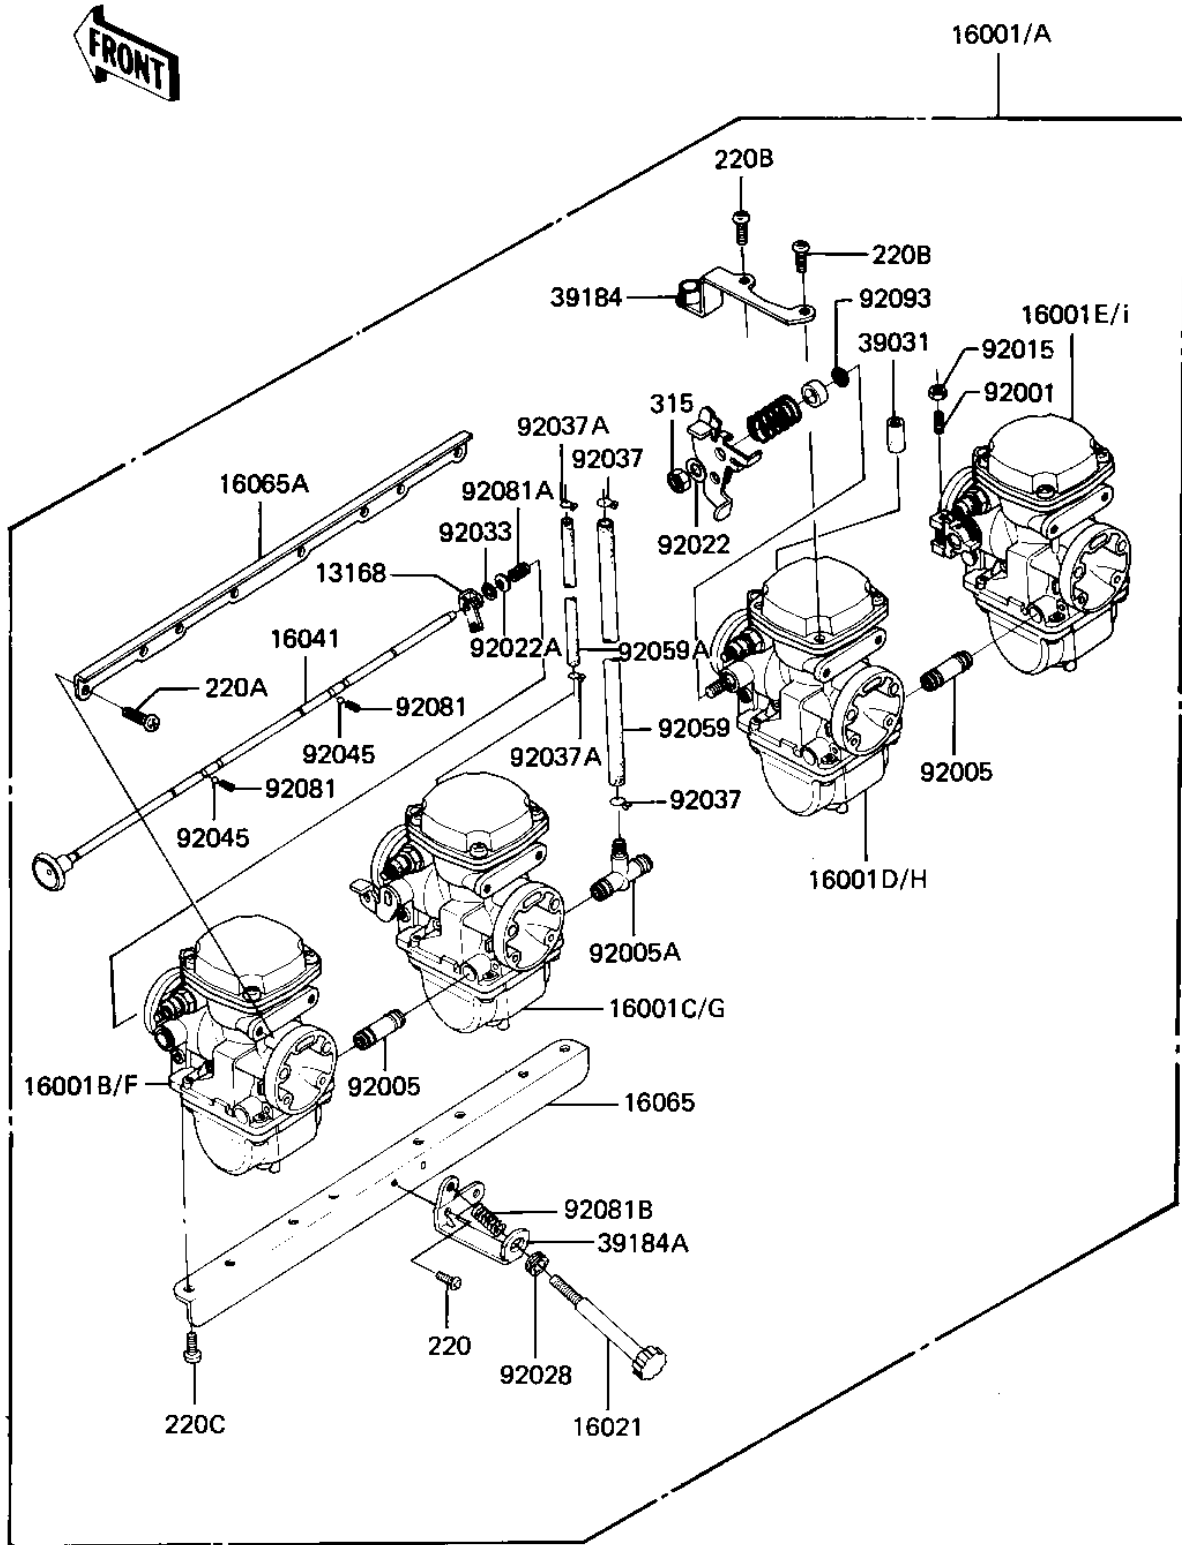

1981 1000 LTD PARTS DIAGRAM

CARBURETOR ASSY

1981 1000 LTD PARTS LIST

CARBURETOR ASSY

ITEM NAME	PART NUMBER	QUANTITY
LEVER,CHOCK (Ref # 13168)	13168-1091	1
CARBURETOR ASSY (Ref # 16001)	16001-1358	1
CARBURETOR (Canada) (Ref # 16001A)	16001-1359	1
CARBURETOR,LH,OUTSID (Ref # 16001B)	16001-1436	1
CARBURETOR,LH,INSIDE (Ref # 16001C)	16001-1437	1
CARBURETOR,RH,INSIDE (Ref # 16001D)	16001-1438	1
CARBURETOR,RH,OUTSID (Ref # 16001E)	16001-1439	1
CARBURETOR,LH,OUTSIDE (Canada) (Ref # 16001F)	16001-1440	1
CARBURETOR,LH,INSIDE (Canada) (Ref # 16001G)	16001-1441	1
CARBURETOR,RH,INSIDE (Canada) (Ref # 16001H)	16001-1442	1
CARBURETOR,RH,OUTSIDE (Canada) (Ref # 16001I)	16001-1443	1
SCREW-THROTTLE STOP (Ref # 16021)	16021-1035	1
SHAFT-CARBURETOR,CHO (Ref # 16041)	16041-1024	1
HOLDER-CARBURETOR,LW (Ref # 16065)	16065-1043	1
HOLDER-CARBURETOR,UP (Ref # 16065A)	16065-1044	1
CAP-END (Ref # 39031)	39031-1009	2
BRACKET-ASSY,THROTTL (Ref # 39184)	39184-1006	1
BRACKET-ASSY,IDLING (Ref # 39184A)	39184-1007	1
BOLT,ADJUSTING (Ref # 92001)	92001-1447	1
FITTING,FUEL (Ref # 92005)	92005-1035	1
FITTING,FUEL (Ref # 92005A)	92005-1036	1
NUT,THROTTLE VLV ADS (Ref # 92015)	92015-1119	1
WASHER,LOCK (Ref # 92022)	92022-1191	1
WASHER,SPRING (Ref # 92022A)	92022-1255	1
BUSHING (Ref # 92028)	92028-1071	1
RING-SNAP,E (Ref # 92033)	92033-1066	1
CLAMP,HOSE (Ref # 92037)	92037-1184	1
CLAMP,BREATHER HOSE (Ref # 92037A)	92037-174	1
BALL,STEEL,1/8" (Ref # 92045)	600A0400	1

1981 1000 LTD PARTS LIST

CARBURETOR ASSY

ITEM NAME	PART NUMBER	QUANTITY
TUBE,7.5X12.5X250 (Ref # 92059)	92059-1187	1
TUBE,5X9X150 (Ref # 92059A)	92059-1188	1
SPRING,FAST IDLE SHF (Ref # 92081)	92081-1260	1
SPRING,CHOCK SHAFT (Ref # 92081A)	92081-1364	1
SPRING,IDLING ADJUST (Ref # 92081B)	92081-1377	1
OIL SEAL (Ref # 92093)	92093-1027	1
SCREW PAN HEAD 5X8 (Ref # 220)	220B0508	1
SCREW PAN HEAD 5X10 (Ref # 220A)	220B0510	1
SCREW-PAN-CROS (Ref # 220B)	220B0514	1
SCREW PAN HEAD 6X14 (Ref # 220C)	220B0614	1
NUT,8 M/M (Ref # 315)	315G0800	1